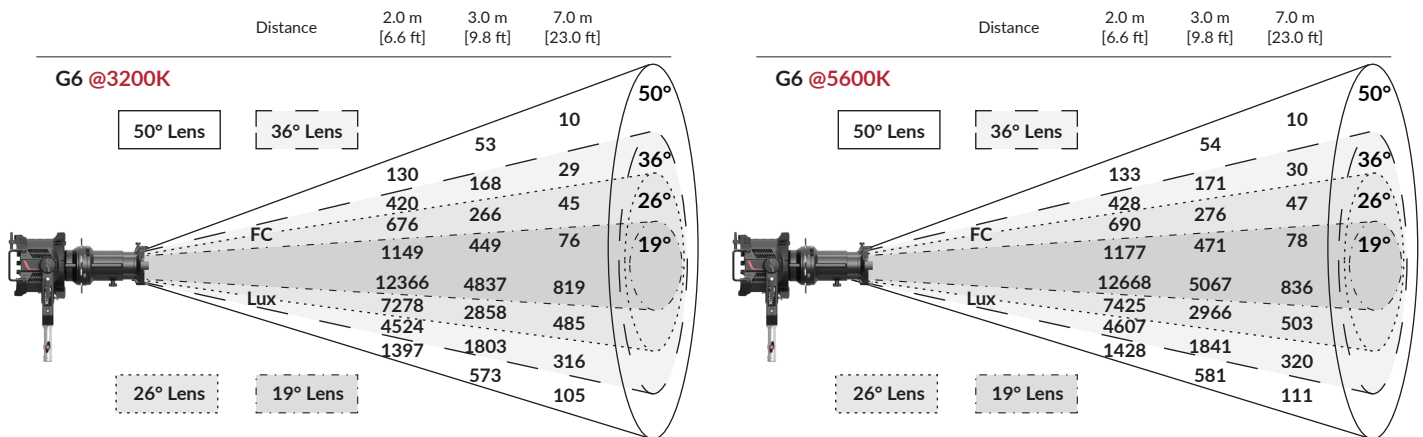

SPECIFICATIONS

Beam Angle	19° / 26° / 36° / 50° lens tube
CCT Range	2000-10000K continuous tuning + magenta/green shift
CRI / TLCI	95 / 90 typical
Control Modes	CCT, HSI, RGBW, GEL, CCTRGBW, CCTHSI, CIEy, ICTHS, and more
Dimming	100% - 0% flicker free
Dimming Modes / Curve	Smooth, Sharp / Linear, Gamma
Light Engine	DiCon Dense Matrix LED
Power Consumption	175W max AC | 160W max DC
BTUs/hour	596 (BTUs/hour) max
DC Input	24 - 48V DC (via XLR-3 Port)
AC Input	100 - 240V AC, 50 ~ 60Hz
DMX/RDM Port	XLR-5 in and out
Wireless Control	Integrated LumenRadio CRMX TimoTwo
USB Power Output	5V/1A (via USB-A)
Weight	Fixture: 11lbs / 5.0kg (With lens tube) | Power adapter: 3.3lbs / 1.5kg
Size (L x W x H)	16.4" x 11.1" x 15.7" / 41.7cm x 28.4cm x 39.9cm
Mount Type	Combo (baby stud female / junior stud male)
IP Rating	IP-X5 (water-resistant)
Thermal Design	Controllable fan (OFF / SILENT / AUTO / FULL)
Operating Temperature	0 - 40°C / 32 - 104°F
GoBo Size	M Size (Diameter 66mm / Max Image: 48mm / Max Thickness: 1mm)

PHOTOMETRIC DATA