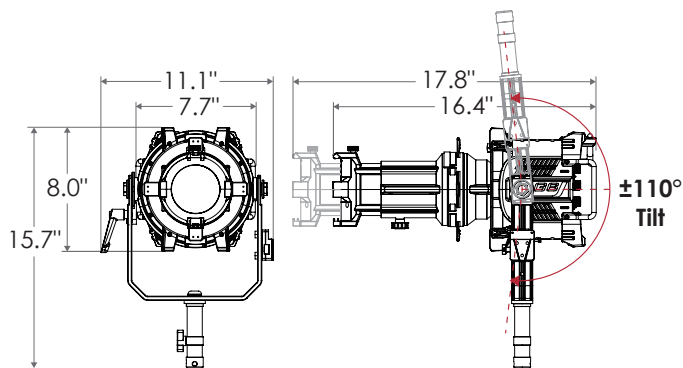

The **G6 COLOR** is a cinema-grade 175W full-color ellipsoidal with razor-sharp cuts and a unique 360 degree rotating barrel. The beam produced from either the 19°, 26°, 36° or 50° lens tube is uniform and bright without any color fringing. At the core of the G6 is the latest generation of Filex's patented Dense Matrix LED that adheres to the highest standards of dimming and color calibration. The G6 ellipsoidal gives you full control and can be rigged and hidden anywhere on production sets.

FEATURES

- High-CRI white light output (2000-10000K)
- 8 and 16-bit color modes: CCTRGBW, CCTHSI, CIExy, etc.
- IP-X5 Rating (water resistant)
- Easy PSU / battery mounting on yoke
- Razor-sharp cuts and rotating barrel
- Wireless control via integrated LumenRadio
- Hardline DMX via XLR-5 adapter
- Smooth and Sharp dimming modes
- DMX-controllable fan modes: Full, Auto, Silent, Off
- Compact and easy to hide

BEAM PROFILE

SPECIFICATIONS

Beam Angle	19° / 26° / 36° / 50° lens tube
CCT Range	2000-10000K continuous tuning + magenta/green shift
CRI / TLCI	95 / 90 typical
Control Modes	CCT, HSI, RGBW, GEL, CCTRGBW, CCTHSI, CIEy, ICTHS, and more
Dimming	100% - 0% flicker free
Dimming Modes / Curve	Smooth, Sharp / Linear, Gamma
Light Engine	DiCon Dense Matrix LED
Power Consumption	175W max AC 160W max DC
BTUs/hour	596 (BTUs/hour) max
DC Input	24 - 48V DC (via XLR-3 Port)
AC Input	100 - 240V AC, 50 ~ 60Hz
DMX/RDM Port	XLR-5 in and out
Wireless Control	Integrated LumenRadio CRMX TimoTwo
USB Power Output	5V/1A (via USB-A)
Weight	Fixture: 11lbs / 5.0kg (With lens tube) Power adapter: 3.3lbs / 1.5kg
Size (L x W x H)	16.4" x 11.1" x 15.7" / 41.7cm x 28.4cm x 39.9cm
Mount Type	Combo (baby stud female / junior stud male)
IP Rating	IP-X5 (water-resistant)
Thermal Design	Controllable fan (OFF / SILENT / AUTO / FULL)
Operating Temperature	0 - 40°C / 32 - 104°F
GoBo Size	M Size (Diameter 66mm / Max Image: 48mm / Max Thickness: 1mm)