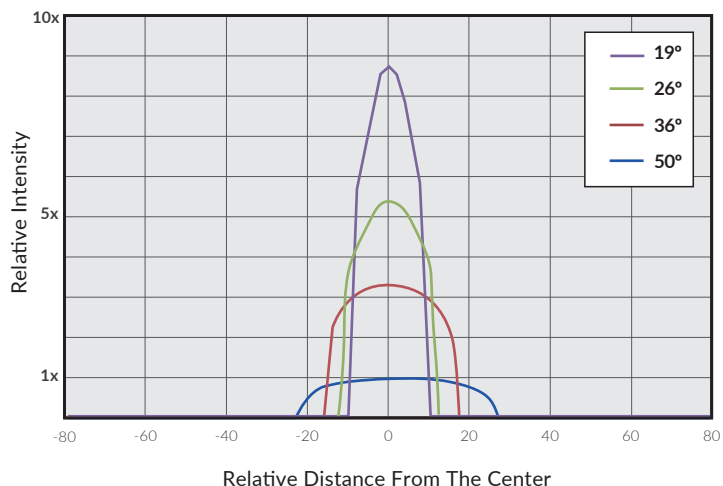

The **G6 COLOR** is a cinema-grade 175W full-color ellipsoidal with razor-sharp cuts and a unique 360 degree rotating barrel. The beam produced from either the 19°, 26°, 36° or 50° lens tube is uniform and bright without any color fringing. At the core of the G6 is the latest generation of Filex's patented Dense Matrix LED that adheres to the highest standards of dimming and color calibration. The G6 ellipsoidal gives you full control and can be rigged and hidden anywhere on production sets.

BEAM PROFILE

SPECIFICATIONS

Beam Angle	19° / 26° / 36° / 50° lens tube
CCT Range	2000-10000K continuous tuning + magenta/green shift
CRI / TLCI	95 / 90 typical
Control Modes	CCT, HSI, RGBW, GEL, CCTRGBW, CCTHSI, CIEy, ICTHS, and more
Dimming	100% - 0% flicker free
Dimming Modes / Curve	Smooth, Sharp / Linear, Gamma
Light Engine	DiCon Dense Matrix LED
Power Consumption	175W max AC 160W max DC
BTUs/hour	596 (BTUs/hour) max
DC Input	24 - 48V DC (via XLR-3 Port)
AC Input	100 - 240V AC, 50 ~ 60Hz
DMX/RDM Port	XLR-5 in and out
Wireless Control	Integrated LumenRadio CRMX TimoTwo
USB Power Output	5V/1A (via USB-A)
Weight	Fixture: 11lbs / 5.0kg (With lens tube) Power adapter: 3.3lbs / 1.5kg
Size (L x W x H)	16.4" x 11.1" x 15.7" / 41.7cm x 28.4cm x 39.9cm
Mount Type	Combo (baby stud female / junior stud male)
IP Rating	IP-X5 (water-resistant)
Thermal Design	Controllable fan (OFF / SILENT / AUTO / FULL)
Operating Temperature	0 - 40°C / 32 - 104°F
GoBo Size	M Size (Diameter 66mm / Max Image: 48mm / Max Thickness: 1mm)