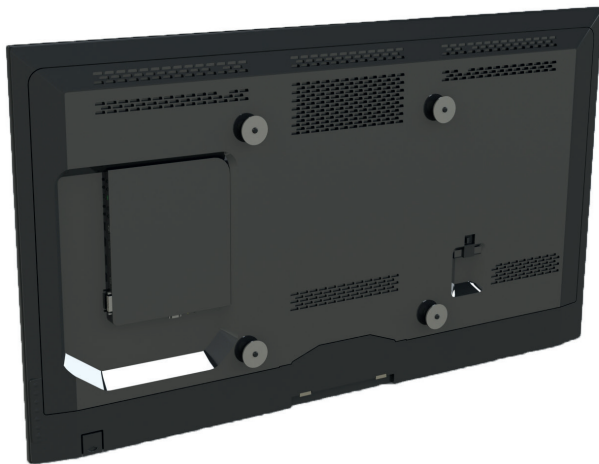

SCREEN VIEWS