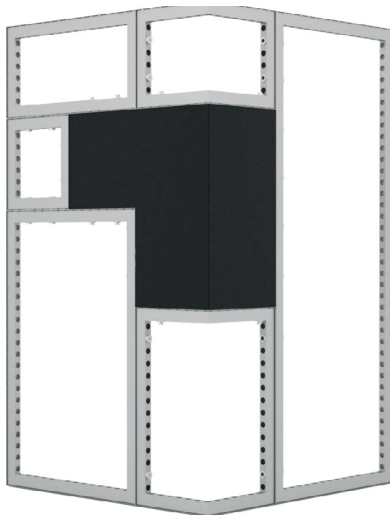

ALUVISION HI-LED 55: CORNER

90-DEGREE HIGH-RESOLUTION 2.8MM LED

GENERAL SPECIFICATION

Pixel pitch	2.8mm
Resolution (pixels)	176 x 352
Cabinet dimensions	496mm x 496mm x 55mm
Brightness	1000 nits
Viewing angles	140 (H) /120 (V)
Cabinet weight	20.92kg
Refresh rate	3840Hz
Max power	610 (W/m ²)
Best viewing distance	>2.8m

CREATIVE FORMATIONS

Build 90-degree corner designs including edged structures and cubes.

ORDER WITH US TODAY

P: +44 (0) 1279 624 840 E: europa@4wall.com W: www.4wall.com

VIDEO | LIGHTING | RIGGING