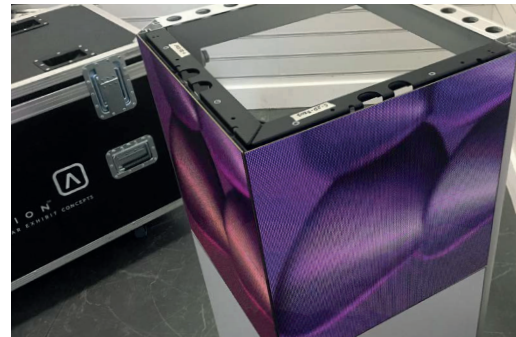

CREATIVE FORMATIONS

Build 90-degree corner designs including edged structures and cubes.