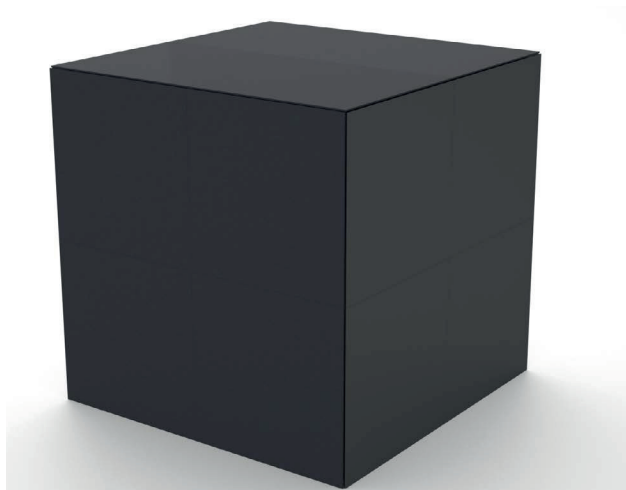

ALUVISION HI-LED 55: 3D CORNER

HIGH-RESOLUTION 2.8MM LED

GENERAL SPECIFICATION

Pixel pitch	2.8mm
Resolution (pixels)	176 x 176
Cabinet dimensions	496mm x 496mm x 496mm
Brightness	1000 nits
Viewing angles	140 (H) /120 (V)
Cabinet weight	27.14kg
Refresh rate	3840Hz
Max power	610 (W/m ²)
Best viewing distance	>2.8m

CREATIVE FORMATIONS

The 3D corner panel allows you to build 3-sided displays with seamless edges.

ORDER WITH US TODAY

P: +44 (0) 1279 624 840 E: europa@4wall.com W: www.4wall.com

VIDEO | LIGHTING | RIGGING