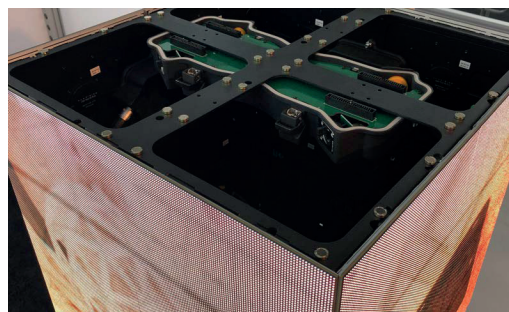

ALUVISION HI-LED 55: 3D CORNER

HIGH-RESOLUTION 2.8MM LED

GENERAL SPECIFICATION

Pixel pitch	2.8mm
Resolution (pixels)	176 x 176
Cabinet dimensions	496mm x 496mm x 496mm
Brightness	1000 nits
Viewing angles	140 (H) /120 (V)
Cabinet weight	27.14kg
Refresh rate	3840Hz
Max power	610 (W/m ²)
Best viewing distance	>2.8m

CREATIVE FORMATIONS

The 3D corner panel allows you to build 3-sided displays with seamless edges.

ORDER WITH US TODAY

P: +44 (0) 1279 624 840 E: europa@4wall.com W: www.4wall.com

VIDEO | LIGHTING | RIGGING