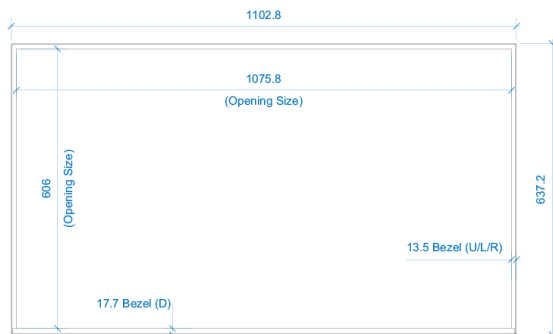

SCREEN VIEWS

ORDER WITH US TODAY

P: +44 (0) 1279 624 840 E: europe@4wall.com W: www.4wall.com

VIDEO | LIGHTING | RIGGING