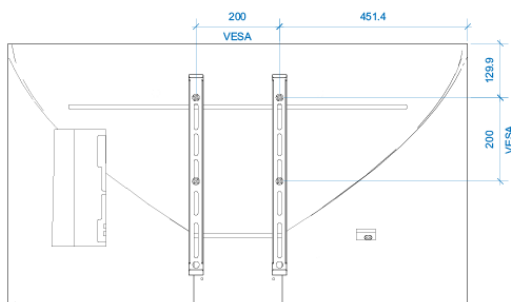

SCREEN VIEWS

ORDER WITH US TODAY

P: +44 (0) 1279 624 840 E: europe@4wall.com W: www.4wall.com

VIDEO | LIGHTING | RIGGING