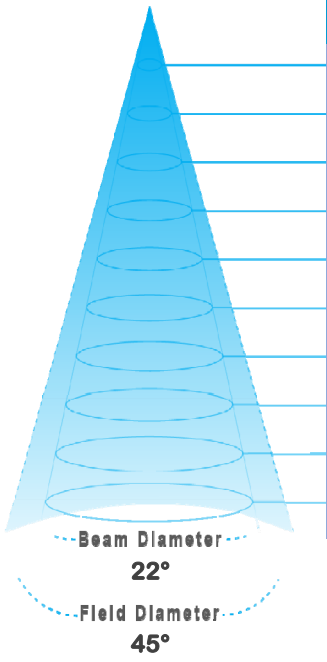

Fixture photometric table

Fixture model
Studio Force II V48
(2800K)

Field 45°	Beam 22°	Magnification x 0.39 Mf	Candelas 69200 Cd	Lumens 16400 lm	Watts 534 w	Lumen/w 30.7 lm/w	
Throw Distance		Field Spread		Beam Spread		Full On	
m	ft	m	ft	m	ft	Lux	Footcandle
1.0 m	3.3 ft	0.8 m	2.7 ft	0.4 m	1.3 ft	69200 lx	6429 fc
2.0 m	6.6 ft	1.7 m	5.4 ft	0.8 m	2.6 ft	17300 lx	1607 fc
3.0 m	9.8 ft	2.5 m	8.2 ft	1.2 m	3.8 ft	7689 lx	714 fc
4.0 m	13.1 ft	3.3 m	10.9 ft	1.6 m	5.1 ft	4325 lx	402 fc
5.0 m	16.4 ft	4.1 m	13.6 ft	1.9 m	6.4 ft	2768 lx	257 fc
6.0 m	19.7 ft	5.0 m	16.3 ft	2.3 m	7.7 ft	1922 lx	179 fc
7.0 m	23.0 ft	5.8 m	19.0 ft	2.7 m	8.9 ft	1412 lx	131 fc
8.0 m	26.2 ft	6.6 m	21.7 ft	3.1 m	10.2 ft	1081 lx	100 fc
9.0 m	29.5 ft	7.5 m	24.5 ft	3.5 m	11.5 ft	854 lx	79 fc
10.0 m	32.8 ft	8.3 m	27.2 ft	3.9 m	12.8 ft	692 lx	64 fc

Fixture photometric table

Fixture model
Studio Force II V48
(3200K)

Field 45°	Beam 22°	Magnification x 0.39 Mf	Candelas 101300 Cd	Lumens 24200 lm	Watts 534 w	Lumen/w 45.5 lm/w	
Throw Distance		Field Spread		Beam Spread		Full On	
m	ft	m	ft	m	ft	Lux	Footcandle
1.0 m	3.3 ft	0.8 m	2.7 ft	0.4 m	1.3 ft	101300 lx	9411 fc
2.0 m	6.6 ft	1.7 m	5.4 ft	0.8 m	2.6 ft	25325 lx	2353 fc
3.0 m	9.8 ft	2.5 m	8.2 ft	1.2 m	3.8 ft	11256 lx	1046 fc
4.0 m	13.1 ft	3.3 m	10.9 ft	1.6 m	5.1 ft	6331 lx	588 fc
5.0 m	16.4 ft	4.1 m	13.6 ft	1.9 m	6.4 ft	4052 lx	376 fc
6.0 m	19.7 ft	5.0 m	16.3 ft	2.3 m	7.7 ft	2814 lx	261 fc
7.0 m	23.0 ft	5.8 m	19.0 ft	2.7 m	8.9 ft	2067 lx	192 fc
8.0 m	26.2 ft	6.6 m	21.7 ft	3.1 m	10.2 ft	1583 lx	147 fc
9.0 m	29.5 ft	7.5 m	24.5 ft	3.5 m	11.5 ft	1251 lx	116 fc
10.0 m	32.8 ft	8.3 m	27.2 ft	3.9 m	12.8 ft	1013 lx	94 fc