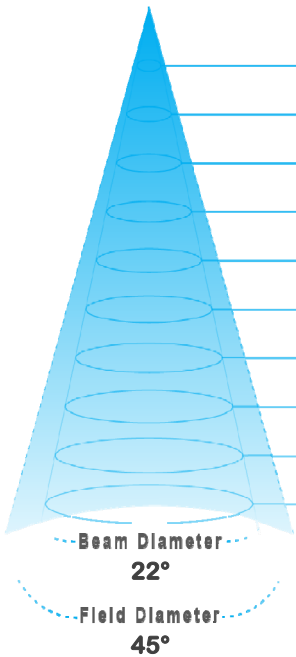

Fixture photometric table

Fixture model
Studio Force II V48
(2800K)

Field 45°	Beam 22°	Magnification x 0.39 Mf	Candelas 69200 Cd	Lumens 16400 lm	Watts 534 w	Lumen/w 30.7 lm/w	
Throw Distance		Field Spread		Beam Spread		Full On	
m	ft	m	ft	m	ft	Lux	Footcandle
1.0 m	3.3 ft	0.8 m	2.7 ft	0.4 m	1.3 ft	69200 lx	6429 fc
2.0 m	6.6 ft	1.7 m	5.4 ft	0.8 m	2.6 ft	17300 lx	1607 fc
3.0 m	9.8 ft	2.5 m	8.2 ft	1.2 m	3.8 ft	7689 lx	714 fc
4.0 m	13.1 ft	3.3 m	10.9 ft	1.6 m	5.1 ft	4325 lx	402 fc
5.0 m	16.4 ft	4.1 m	13.6 ft	1.9 m	6.4 ft	2768 lx	257 fc
6.0 m	19.7 ft	5.0 m	16.3 ft	2.3 m	7.7 ft	1922 lx	179 fc
7.0 m	23.0 ft	5.8 m	19.0 ft	2.7 m	8.9 ft	1412 lx	131 fc
8.0 m	26.2 ft	6.6 m	21.7 ft	3.1 m	10.2 ft	1081 lx	100 fc
9.0 m	29.5 ft	7.5 m	24.5 ft	3.5 m	11.5 ft	854 lx	79 fc
10.0 m	32.8 ft	8.3 m	27.2 ft	3.9 m	12.8 ft	692 lx	64 fc

Fixture photometric table

Fixture model
Studio Force II V48
(3200K)

Field 45°	Beam 22°	Magnification x 0.39 Mf	Candelas 101300 Cd	Lumens 24200 lm	Watts 534 w	Lumen/w 45.5 lm/w	
Throw Distance		Field Spread		Beam Spread		Full On	
m	ft	m	ft	m	ft	Lux	Footcandle
1.0 m	3.3 ft	0.8 m	2.7 ft	0.4 m	1.3 ft	101300 lx	9411 fc
2.0 m	6.6 ft	1.7 m	5.4 ft	0.8 m	2.6 ft	25325 lx	2353 fc
3.0 m	9.8 ft	2.5 m	8.2 ft	1.2 m	3.8 ft	11256 lx	1046 fc
4.0 m	13.1 ft	3.3 m	10.9 ft	1.6 m	5.1 ft	6331 lx	588 fc
5.0 m	16.4 ft	4.1 m	13.6 ft	1.9 m	6.4 ft	4052 lx	376 fc
6.0 m	19.7 ft	5.0 m	16.3 ft	2.3 m	7.7 ft	2814 lx	261 fc
7.0 m	23.0 ft	5.8 m	19.0 ft	2.7 m	8.9 ft	2067 lx	192 fc
8.0 m	26.2 ft	6.6 m	21.7 ft	3.1 m	10.2 ft	1583 lx	147 fc
9.0 m	29.5 ft	7.5 m	24.5 ft	3.5 m	11.5 ft	1251 lx	116 fc
10.0 m	32.8 ft	8.3 m	27.2 ft	3.9 m	12.8 ft	1013 lx	94 fc