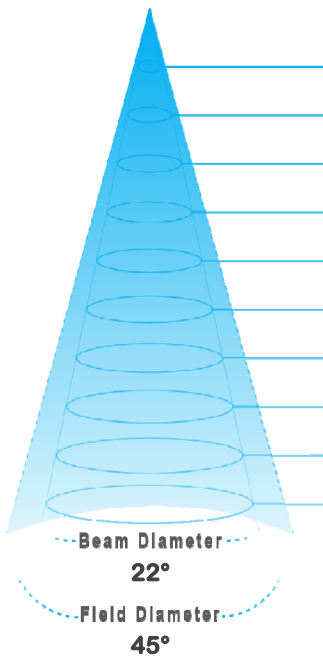

Fixture photometric table

Fixture model
Studio Force II V48
(5600K)

Throw Distance		Field Spread		Beam Spread		Full On	
m	ft	m	ft	m	ft	Lux	Footcandle
1.0 m	3.3 ft	0.8 m	2.7 ft	0.4 m	1.3 ft	103400 lx	9606 fc
2.0 m	6.6 ft	1.7 m	5.4 ft	0.8 m	2.6 ft	25850 lx	2402 fc
3.0 m	9.8 ft	2.5 m	8.2 ft	1.2 m	3.8 ft	11489 lx	1067 fc
4.0 m	13.1 ft	3.3 m	10.9 ft	1.6 m	5.1 ft	6463 lx	600 fc
5.0 m	16.4 ft	4.1 m	13.6 ft	1.9 m	6.4 ft	4136 lx	384 fc
6.0 m	19.7 ft	5.0 m	16.3 ft	2.3 m	7.7 ft	2872 lx	267 fc
7.0 m	23.0 ft	5.8 m	19.0 ft	2.7 m	8.9 ft	2110 lx	196 fc
8.0 m	26.2 ft	6.6 m	21.7 ft	3.1 m	10.2 ft	1616 lx	150 fc
9.0 m	29.5 ft	7.5 m	24.5 ft	3.5 m	11.5 ft	1277 lx	119 fc
10.0 m	32.8 ft	8.3 m	27.2 ft	3.9 m	12.8 ft	1034 lx	96 fc

Field
45°

Beam
22°

Magnification
x 0.39 Mf

Candelas
103400 Cd

Lumens
24500 lm

Watts
534 w

Lumen/w
46.0 lm/w