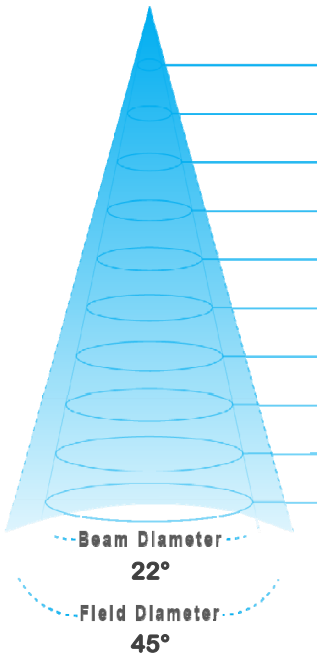

## Fixture photometric table

**Fixture model**  
**Studio Force II V12**  
**(2800K)**

Field 45°	Beam 22°	Magnification x 0.39 Mf	Candelas 29400 Cd	Lumens 6500 lm	Watts 133 w	Lumen/w 49.5 lm/w	
Throw Distance		Field Spread		Beam Spread		Full On	
m	ft	m	ft	m	ft	Lux	Footcandle
1.0 m	3.3 ft	0.8 m	2.7 ft	0.4 m	1.3 ft	29400 lx	2731 fc
2.0 m	6.6 ft	1.7 m	5.4 ft	0.8 m	2.6 ft	7350 lx	683 fc
3.0 m	9.8 ft	2.5 m	8.2 ft	1.2 m	3.8 ft	3267 lx	303 fc
4.0 m	13.1 ft	3.3 m	10.9 ft	1.6 m	5.1 ft	1838 lx	171 fc
5.0 m	16.4 ft	4.1 m	13.6 ft	1.9 m	6.4 ft	1176 lx	109 fc
6.0 m	19.7 ft	5.0 m	16.3 ft	2.3 m	7.7 ft	817 lx	76 fc
7.0 m	23.0 ft	5.8 m	19.0 ft	2.7 m	8.9 ft	600 lx	56 fc
8.0 m	26.2 ft	6.6 m	21.7 ft	3.1 m	10.2 ft	459 lx	43 fc
9.0 m	29.5 ft	7.5 m	24.5 ft	3.5 m	11.5 ft	363 lx	34 fc
10.0 m	32.8 ft	8.3 m	27.2 ft	3.9 m	12.8 ft	294 lx	27 fc

## Fixture photometric table

**Fixture model**  
**Studio Force II V12**  
**(3200K)**

Field 45°	Beam 22°	Magnification x 0.39 Mf	Candelas 31000 Cd	Lumens 6900 lm	Watts 133 w	Lumen/w 52.0 lm/w	
Throw Distance		Field Spread		Beam Spread		Full On	
m	ft	m	ft	m	ft	Lux	Footcandle
1.0 m	3.3 ft	0.8 m	2.7 ft	0.4 m	1.3 ft	31000 lx	2880 fc
2.0 m	6.6 ft	1.7 m	5.4 ft	0.8 m	2.6 ft	7750 lx	720 fc
3.0 m	9.8 ft	2.5 m	8.2 ft	1.2 m	3.8 ft	3444 lx	320 fc
4.0 m	13.1 ft	3.3 m	10.9 ft	1.6 m	5.1 ft	1938 lx	180 fc
5.0 m	16.4 ft	4.1 m	13.6 ft	1.9 m	6.4 ft	1240 lx	115 fc
6.0 m	19.7 ft	5.0 m	16.3 ft	2.3 m	7.7 ft	861 lx	80 fc
7.0 m	23.0 ft	5.8 m	19.0 ft	2.7 m	8.9 ft	633 lx	59 fc
8.0 m	26.2 ft	6.6 m	21.7 ft	3.1 m	10.2 ft	484 lx	45 fc
9.0 m	29.5 ft	7.5 m	24.5 ft	3.5 m	11.5 ft	383 lx	36 fc
10.0 m	32.8 ft	8.3 m	27.2 ft	3.9 m	12.8 ft	310 lx	29 fc