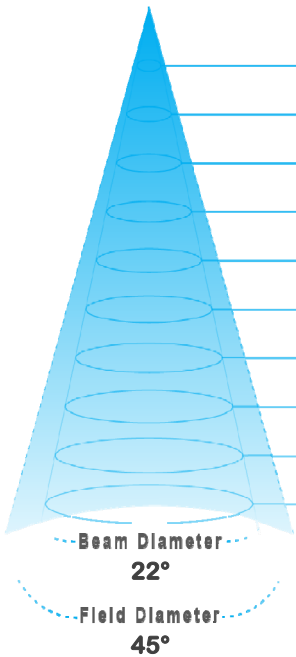

## Fixture photometric table

**Fixture model**  
**Studio Force II V12**  
**(2800K)**

Field 45°	Beam 22°	Magnification x 0.39 Mf	Candelas 29400 Cd	Lumens 6500 lm	Watts 133 w	Lumen/w 49.5 lm/w	
Throw Distance		Field Spread		Beam Spread		Full On	
m	ft	m	ft	m	ft	Lux	Footcandle
1.0 m	3.3 ft	0.8 m	2.7 ft	0.4 m	1.3 ft	29400 lx	2731 fc
2.0 m	6.6 ft	1.7 m	5.4 ft	0.8 m	2.6 ft	7350 lx	683 fc
3.0 m	9.8 ft	2.5 m	8.2 ft	1.2 m	3.8 ft	3267 lx	303 fc
4.0 m	13.1 ft	3.3 m	10.9 ft	1.6 m	5.1 ft	1838 lx	171 fc
5.0 m	16.4 ft	4.1 m	13.6 ft	1.9 m	6.4 ft	1176 lx	109 fc
6.0 m	19.7 ft	5.0 m	16.3 ft	2.3 m	7.7 ft	817 lx	76 fc
7.0 m	23.0 ft	5.8 m	19.0 ft	2.7 m	8.9 ft	600 lx	56 fc
8.0 m	26.2 ft	6.6 m	21.7 ft	3.1 m	10.2 ft	459 lx	43 fc
9.0 m	29.5 ft	7.5 m	24.5 ft	3.5 m	11.5 ft	363 lx	34 fc
10.0 m	32.8 ft	8.3 m	27.2 ft	3.9 m	12.8 ft	294 lx	27 fc

## Fixture photometric table

**Fixture model**  
**Studio Force II V12**  
**(3200K)**

Field 45°	Beam 22°	Magnification x 0.39 Mf	Candelas 31000 Cd	Lumens 6900 lm	Watts 133 w	Lumen/w 52.0 lm/w	
Throw Distance		Field Spread		Beam Spread		Full On	
m	ft	m	ft	m	ft	Lux	Footcandle
1.0 m	3.3 ft	0.8 m	2.7 ft	0.4 m	1.3 ft	31000 lx	2880 fc
2.0 m	6.6 ft	1.7 m	5.4 ft	0.8 m	2.6 ft	7750 lx	720 fc
3.0 m	9.8 ft	2.5 m	8.2 ft	1.2 m	3.8 ft	3444 lx	320 fc
4.0 m	13.1 ft	3.3 m	10.9 ft	1.6 m	5.1 ft	1938 lx	180 fc
5.0 m	16.4 ft	4.1 m	13.6 ft	1.9 m	6.4 ft	1240 lx	115 fc
6.0 m	19.7 ft	5.0 m	16.3 ft	2.3 m	7.7 ft	861 lx	80 fc
7.0 m	23.0 ft	5.8 m	19.0 ft	2.7 m	8.9 ft	633 lx	59 fc
8.0 m	26.2 ft	6.6 m	21.7 ft	3.1 m	10.2 ft	484 lx	45 fc
9.0 m	29.5 ft	7.5 m	24.5 ft	3.5 m	11.5 ft	383 lx	36 fc
10.0 m	32.8 ft	8.3 m	27.2 ft	3.9 m	12.8 ft	310 lx	29 fc