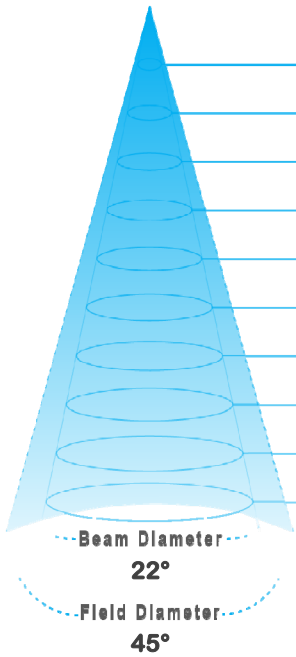

Fixture photometric table

Fixture model
Studio Force II V12
(5600K)

Field 45°	Beam 22°	Magnification x 0.39 Mf	Candelas 31000 Cd	Lumens 6900 lm	Watts 133 w	Lumen/w 52.0 lm/w	
Throw Distance		Field Spread		Beam Spread		Full On	
m	ft	m	ft	m	ft	Lux	Footcandle
1.0 m	3.3 ft	0.8 m	2.7 ft	0.4 m	1.3 ft	31000 lx	2880 fc
2.0 m	6.6 ft	1.7 m	5.4 ft	0.8 m	2.6 ft	7750 lx	720 fc
3.0 m	9.8 ft	2.5 m	8.2 ft	1.2 m	3.8 ft	3444 lx	320 fc
4.0 m	13.1 ft	3.3 m	10.9 ft	1.6 m	5.1 ft	1938 lx	180 fc
5.0 m	16.4 ft	4.1 m	13.6 ft	1.9 m	6.4 ft	1240 lx	115 fc
6.0 m	19.7 ft	5.0 m	16.3 ft	2.3 m	7.7 ft	861 lx	80 fc
7.0 m	23.0 ft	5.8 m	19.0 ft	2.7 m	8.9 ft	633 lx	59 fc
8.0 m	26.2 ft	6.6 m	21.7 ft	3.1 m	10.2 ft	484 lx	45 fc
9.0 m	29.5 ft	7.5 m	24.5 ft	3.5 m	11.5 ft	383 lx	36 fc
10.0 m	32.8 ft	8.3 m	27.2 ft	3.9 m	12.8 ft	310 lx	29 fc