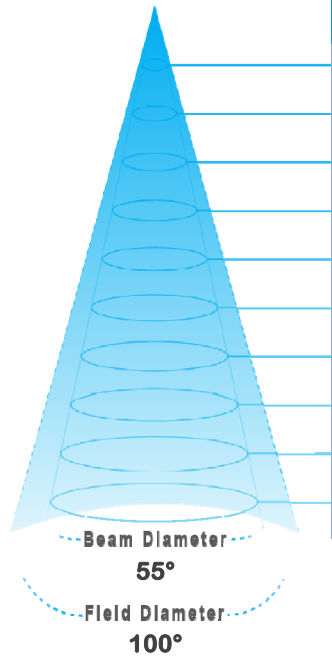

Fixture photometric table

Fixture model
Color Force II 48

Field 44°	Beam 22°	Magnification x 0.39 Mf	Candelas 77400 Cd	Lumens 13700 lm	Watts 533 w	Lumen/w 25.8 lm/w	
Throw Distance		Field Spread		Beam Spread		Full On	
m	ft	m	ft	m	ft	Lux	Footcandle
1.0 m	3.3 ft	0.8 m	2.7 ft	0.4 m	1.3 ft	77400 lx	7191 fc
2.0 m	6.6 ft	1.6 m	5.3 ft	0.8 m	2.6 ft	19350 lx	1798 fc
3.0 m	9.8 ft	2.4 m	8.0 ft	1.2 m	3.8 ft	8600 lx	799 fc
4.0 m	13.1 ft	3.2 m	10.6 ft	1.6 m	5.1 ft	4838 lx	449 fc
5.0 m	16.4 ft	4.0 m	13.3 ft	1.9 m	6.4 ft	3096 lx	288 fc
6.0 m	19.7 ft	4.8 m	15.9 ft	2.3 m	7.7 ft	2150 lx	200 fc
7.0 m	23.0 ft	5.7 m	18.6 ft	2.7 m	8.9 ft	1580 lx	147 fc
8.0 m	26.2 ft	6.5 m	21.2 ft	3.1 m	10.2 ft	1209 lx	112 fc
9.0 m	29.5 ft	7.3 m	23.9 ft	3.5 m	11.5 ft	956 lx	89 fc
10.0 m	32.8 ft	8.1 m	26.5 ft	3.9 m	12.8 ft	774 lx	72 fc

Fixture photometric table

Fixture model
Color Force II 48
BorderLens

Field 100°	Beam 55°	Magnification x 1.04 Mf	Candelas 13200 Cd	Lumens 12100 lm	Watts 533 w	Lumen/w 22.9 lm/w		
Throw Distance		Field Spread		Beam Spread		Full On		
m	ft	m	ft	m	ft	Lux	Footcandle	
1.0 m	3.3 ft	2.4 m	7.8 ft	1.0 m	3.4 ft	13200 lx	1226 fc	
2.0 m	6.6 ft	4.8 m	15.6 ft	2.1 m	6.8 ft	3300 lx	307 fc	
3.0 m	9.8 ft	7.2 m	23.5 ft	3.1 m	10.2 ft	1467 lx	136 fc	
4.0 m	13.1 ft	9.5 m	31.3 ft	4.2 m	13.7 ft	825 lx	77 fc	
5.0 m	16.4 ft	11.9 m	39.1 ft	5.2 m	17.1 ft	528 lx	49 fc	
6.0 m	19.7 ft	14.3 m	46.9 ft	6.2 m	20.5 ft	367 lx	34 fc	
7.0 m	23.0 ft	16.7 m	54.7 ft	7.3 m	23.9 ft	269 lx	25 fc	
8.0 m	26.2 ft	19.1 m	62.6 ft	8.3 m	27.3 ft	206 lx	19 fc	
9.0 m	29.5 ft	21.5 m	70.4 ft	9.4 m	30.7 ft	163 lx	15 fc	
10.0 m	32.8 ft	23.8 m	78.2 ft	10.4 m	34.2 ft	132 lx	12 fc	

Field 75° **Beam** 35° **Magnification** x 0.63 Mf **Candelas** 21300 Cd **Lumens** 11500 lm **Watts** 533 w **Lumen/w** 21.7 lm/w