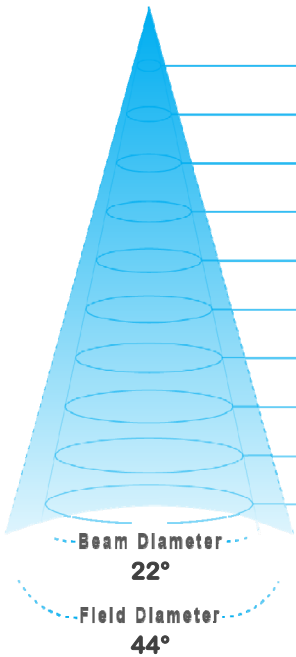

Fixture photometric table

Fixture model
Color Force II 48

Field 44°	Beam 22°	Magnification x 0.39 Mf	Candelas 77400 Cd	Lumens 13700 lm	Watts 533 w	Lumen/w 25.8 lm/w	
Throw Distance		Field Spread		Beam Spread		Full On	
m	ft	m	ft	m	ft	Lux	Footcandle
1.0 m	3.3 ft	0.8 m	2.7 ft	0.4 m	1.3 ft	77400 lx	7191 fc
2.0 m	6.6 ft	1.6 m	5.3 ft	0.8 m	2.6 ft	19350 lx	1798 fc
3.0 m	9.8 ft	2.4 m	8.0 ft	1.2 m	3.8 ft	8600 lx	799 fc
4.0 m	13.1 ft	3.2 m	10.6 ft	1.6 m	5.1 ft	4838 lx	449 fc
5.0 m	16.4 ft	4.0 m	13.3 ft	1.9 m	6.4 ft	3096 lx	288 fc
6.0 m	19.7 ft	4.8 m	15.9 ft	2.3 m	7.7 ft	2150 lx	200 fc
7.0 m	23.0 ft	5.7 m	18.6 ft	2.7 m	8.9 ft	1580 lx	147 fc
8.0 m	26.2 ft	6.5 m	21.2 ft	3.1 m	10.2 ft	1209 lx	112 fc
9.0 m	29.5 ft	7.3 m	23.9 ft	3.5 m	11.5 ft	956 lx	89 fc
10.0 m	32.8 ft	8.1 m	26.5 ft	3.9 m	12.8 ft	774 lx	72 fc

Fixture photometric table

Fixture model
Color Force II 48
BorderLens

Field 100°	Beam 55°	Magnification x 1.04 Mf	Candelas 13200 Cd	Lumens 12100 lm	Watts 533 w	Lumen/w 22.9 lm/w		
Throw Distance		Field Spread		Beam Spread		Full On		
m	ft	m	ft	m	ft	Lux	Footcandle	
1.0 m	3.3 ft	2.4 m	7.8 ft	1.0 m	3.4 ft	13200 lx	1226 fc	
2.0 m	6.6 ft	4.8 m	15.6 ft	2.1 m	6.8 ft	3300 lx	307 fc	
3.0 m	9.8 ft	7.2 m	23.5 ft	3.1 m	10.2 ft	1467 lx	136 fc	
4.0 m	13.1 ft	9.5 m	31.3 ft	4.2 m	13.7 ft	825 lx	77 fc	
5.0 m	16.4 ft	11.9 m	39.1 ft	5.2 m	17.1 ft	528 lx	49 fc	
6.0 m	19.7 ft	14.3 m	46.9 ft	6.2 m	20.5 ft	367 lx	34 fc	
7.0 m	23.0 ft	16.7 m	54.7 ft	7.3 m	23.9 ft	269 lx	25 fc	
8.0 m	26.2 ft	19.1 m	62.6 ft	8.3 m	27.3 ft	206 lx	19 fc	
9.0 m	29.5 ft	21.5 m	70.4 ft	9.4 m	30.7 ft	163 lx	15 fc	
10.0 m	32.8 ft	23.8 m	78.2 ft	10.4 m	34.2 ft	132 lx	12 fc	