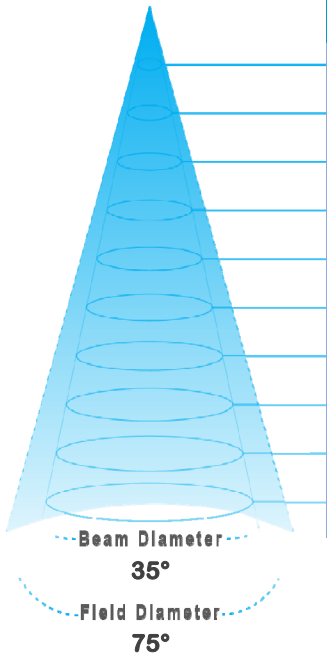

Fixture photometric table

Fixture model
Color Force II 48
CycLens

Throw Distance		Field Spread		Beam Spread		Full On	
m	ft	m	ft	m	ft	Lux	Footcandle
1.0 m	3.3 ft	1.5 m	5.0 ft	0.6 m	2.1 ft	21300 lx	1979 fc
2.0 m	6.6 ft	3.1 m	10.1 ft	1.3 m	4.1 ft	5325 lx	495 fc
3.0 m	9.8 ft	4.6 m	15.1 ft	1.9 m	6.2 ft	2367 lx	220 fc
4.0 m	13.1 ft	6.1 m	20.1 ft	2.5 m	8.3 ft	1331 lx	124 fc
5.0 m	16.4 ft	7.7 m	25.2 ft	3.2 m	10.3 ft	852 lx	79 fc
6.0 m	19.7 ft	9.2 m	30.2 ft	3.8 m	12.4 ft	592 lx	55 fc
7.0 m	23.0 ft	10.7 m	35.2 ft	4.4 m	14.5 ft	435 lx	40 fc
8.0 m	26.2 ft	12.3 m	40.3 ft	5.0 m	16.6 ft	333 lx	31 fc
9.0 m	29.5 ft	13.8 m	45.3 ft	5.7 m	18.6 ft	263 lx	24 fc
10.0 m	32.8 ft	15.3 m	50.3 ft	6.3 m	20.7 ft	213 lx	20 fc

Field 75°   **Beam** 35°   **Magnification** x 0.63 Mf   **Candelas** 21300 Cd   **Lumens** 11500 lm   **Watts** 533 w   **Lumen/w** 21.7 lm/w