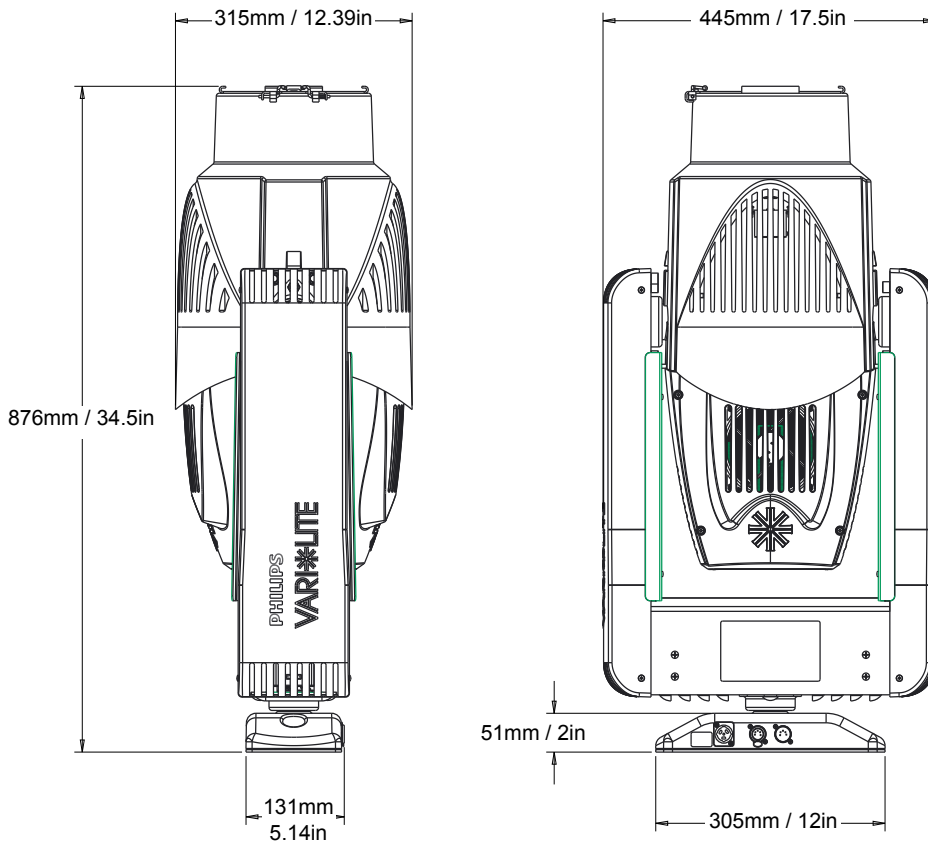

BEAM

Beam angle	19-36-70°
-------------------	-----------

IMAGING

Gobo 1	1 x 5 + open rotating interchangeable
Prism	No
Frost	Variable
Strobe	No
Framing shutters / beam shaping	Yes (S versions)
Iris	Yes (I version)

MOVEMENT

Pan / tilt	540° / 270°
-------------------	-------------

DATA PROTOCOLS

Controls	DMX512-A	
DMX channels	ERS	26 + 1
	D ERS	27

COLOR

Color system	CMY
Color calibration	N/A

POWER

Operating voltage	200-240VAC 50/60Hz
--------------------------	--------------------

VARI***LITE**

VL1100 TUNGSTEN ERS & VL1100 TUNGSTEN D ERS

ENVIRONMENT		°C	°F
Operating temperature		-29-50°	-20-122°
PHYSICALS			
IP rating		IP20	
Finish		Black	White
Construction		Metal frame, engineering plastic covers	
DIMENSIONS		mm	in
H x W x L		445 x 876 x 660	17.5 x 34.5 x 26
Hanging centers		635	25
WEIGHT		kg	lb
Weight		ERS	32
		D ERS	32.7
WARRANTY & APPROBATION			
Warranty		2 years	
Approvals / listings		CE, ETL, UL, FCC CSA, RoHS, ISO 9001	