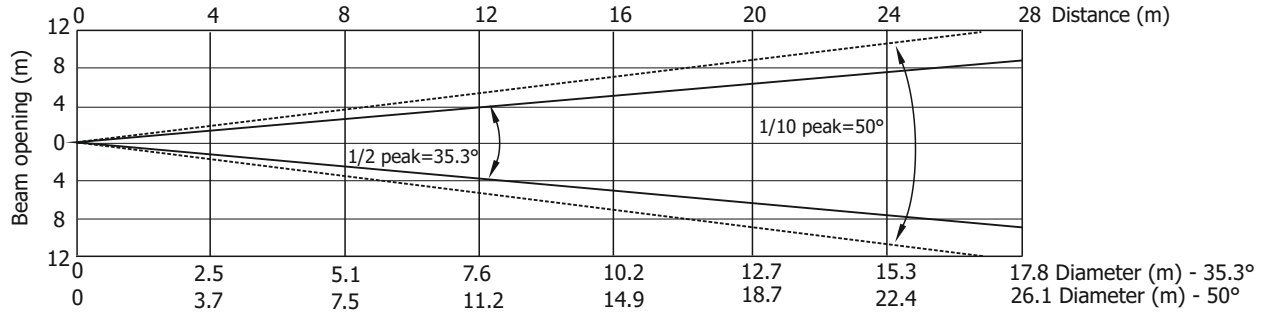

Robin Spider

Photometric Diagram

Min. Zoom

Total Output: 5500 lumens

Distance (m)	4	5	8	12	16	20	24	28	
Red	14560/1353	9320/866	3640/338	1618/150	910/85	582/54	405/38	297/28	Intensity (center) Lux/Footcandles
Green	25500/2369	16320/1516	6375/592	2833/263	1594/148	1020/95	708/66	520/48	
Blue	4922/457	3150/293	1230/114	547/51	308/29	197/18	137/13	100/9	
White	35031/3254	22420/2082	8757/814	3892/362	2190/203	1400/130	967/90	714/44	
R+G+B+W	78280/7273	50100/4654	19570/1818	8698/808	4893/455	3130/291	2175/202	1598/148	

Illuminance distribution

Distance=5m

Fixture settings:

- Flower effect Off
- White Point 8000K Off
- All pixels On

Copyright © 2016 Robe Lighting s.r.o. - All rights reserved
All Specifications subject to change without notice

Robin Spider

Photometric Diagram

Max. Zoom

Total Output: 11000 lumens

Distance (m)	4	5	8	12	16	20	24	28	
Red	367/34	235/22	92/9	40/4	23/2	15/1.4	10/0.9	8/0.7	Intensity (center) Lux/Footcandles
Green	656/61	420/39	164/15	73/7	41/3.8	26/2.4	18/1.7	13/1.2	
Blue	133/12	85/8	33/3	15/1.4	8/0.8	5/0.5	4/0.3	2.7/0.3	
White	890/83	570/53	222/21	99/9	56/5	36/3.3	25/2.3	18/1.7	
R+G+B+W	1953/182	1250/116	488/45	217/20	122/11	78/7	54/5	40/3.7	

Illuminance distribution

Distance=5m

Fixture settings:

Flower effect Off
White Point 8000K Off
All pixels On

Copyright © 2016 Robe Lighting s.r.o. - All rights reserved
All Specifications subject to change without notice