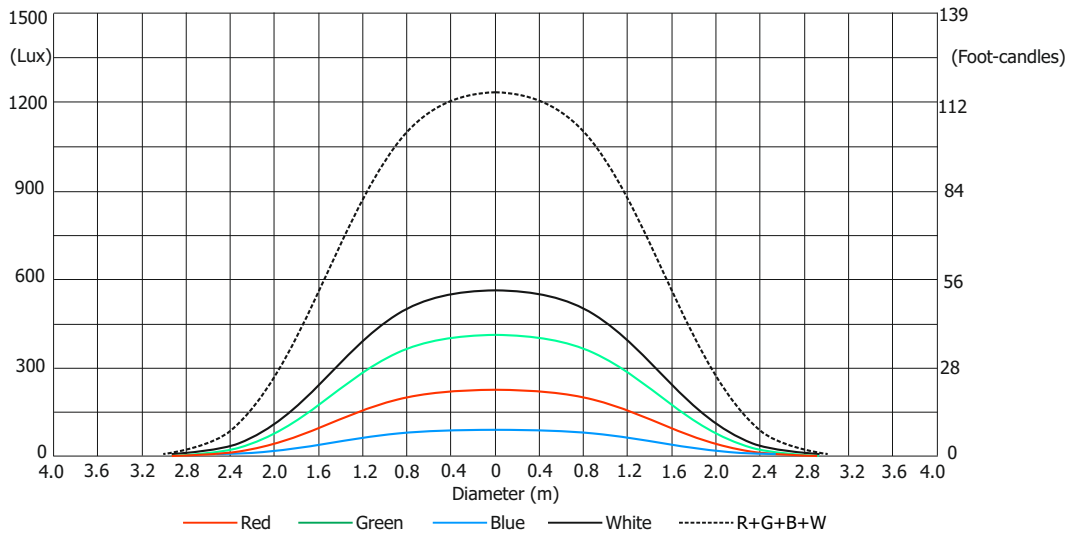

Robin Spider

Photometric Diagram

Min. Zoom

Total Output: 5500 lumens

Distance (m)	4	5	8	12	16	20	24	28	
Red	14560/1353	9320/866	3640/338	1618/150	910/85	582/54	405/38	297/28	Intensity (center) Lux/Footcandles
Green	25500/2369	16320/1516	6375/592	2833/263	1594/148	1020/95	708/66	520/48	
Blue	4922/457	3150/293	1230/114	547/51	308/29	197/18	137/13	100/9	
White	35031/3254	22420/2082	8757/814	3892/362	2190/203	1400/130	967/90	714/44	
R+G+B+W	78280/7273	50100/4654	19570/1818	8698/808	4893/455	3130/291	2175/202	1598/148	

Illuminance distribution

Distance=5m

Fixture settings:

- Flower effect Off
- White Point 8000K Off
- All pixels On

Copyright © 2016 Robe Lighting s.r.o. - All rights reserved
All Specifications subject to change without notice

Robin Spider

Photometric Diagram

Max. Zoom

Total Output: 11000 lumens

Distance (m)	4	5	8	12	16	20	24	28	
Red	367/34	235/22	92/9	40/4	23/2	15/1.4	10/0.9	8/0.7	Intensity (center) Lux/Footcandles
Green	656/61	420/39	164/15	73/7	41/3.8	26/2.4	18/1.7	13/1.2	
Blue	133/12	85/8	33/3	15/1.4	8/0.8	5/0.5	4/0.3	2.7/0.3	
White	890/83	570/53	222/21	99/9	56/5	36/3.3	25/2.3	18/1.7	
R+G+B+W	1953/182	1250/116	488/45	217/20	122/11	78/7	54/5	40/3.7	

Illuminance distribution

Distance=5m

Fixture settings:

Flower effect Off
White Point 8000K Off
All pixels On

Copyright © 2016 Robe Lighting s.r.o. - All rights reserved
All Specifications subject to change without notice