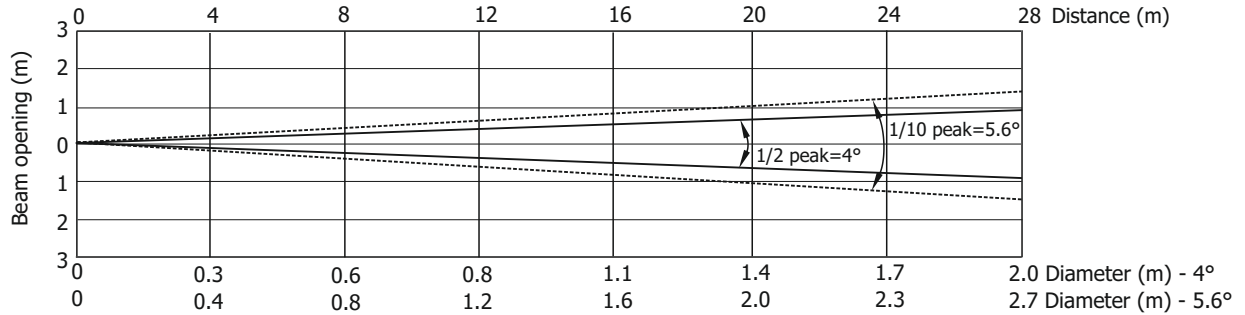

Robin Spider

Photometric Diagram

Min. Zoom

Total Output: 5500 lumens

Distance (m)	4	5	8	12	16	20	24	28	
Red	14560/1353	9320/866	3640/338	1618/150	910/85	582/54	405/38	297/28	Intensity (center) Lux/Footcandles
Green	25500/2369	16320/1516	6375/592	2833/263	1594/148	1020/95	708/66	520/48	
Blue	4922/457	3150/293	1230/114	547/51	308/29	197/18	137/13	100/9	
White	35031/3254	22420/2082	8757/814	3892/362	2190/203	1400/130	967/90	714/44	
R+G+B+W	78280/7273	50100/4654	19570/1818	8698/808	4893/455	3130/291	2175/202	1598/148	

Illuminance distribution

Distance=5m

Fixture settings:

- Flower effect Off
- White Point 8000K Off
- All pixels On

Copyright © 2016 Robe Lighting s.r.o. - All rights reserved
All Specifications subject to change without notice

Robin Spider

Photometric Diagram

Max. Zoom

Total Output: 11000 lumens

Distance (m)	4	5	8	12	16	20	24	28	
Red	367/34	235/22	92/9	40/4	23/2	15/1.4	10/0.9	8/0.7	Intensity (center) Lux/Footcandles
Green	656/61	420/39	164/15	73/7	41/3.8	26/2.4	18/1.7	13/1.2	
Blue	133/12	85/8	33/3	15/1.4	8/0.8	5/0.5	4/0.3	2.7/0.3	
White	890/83	570/53	222/21	99/9	56/5	36/3.3	25/2.3	18/1.7	
R+G+B+W	1953/182	1250/116	488/45	217/20	122/11	78/7	54/5	40/3.7	

Illuminance distribution

Distance=5m

Fixture settings:

Flower effect Off
White Point 8000K Off
All pixels On

Copyright © 2016 Robe Lighting s.r.o. - All rights reserved
All Specifications subject to change without notice