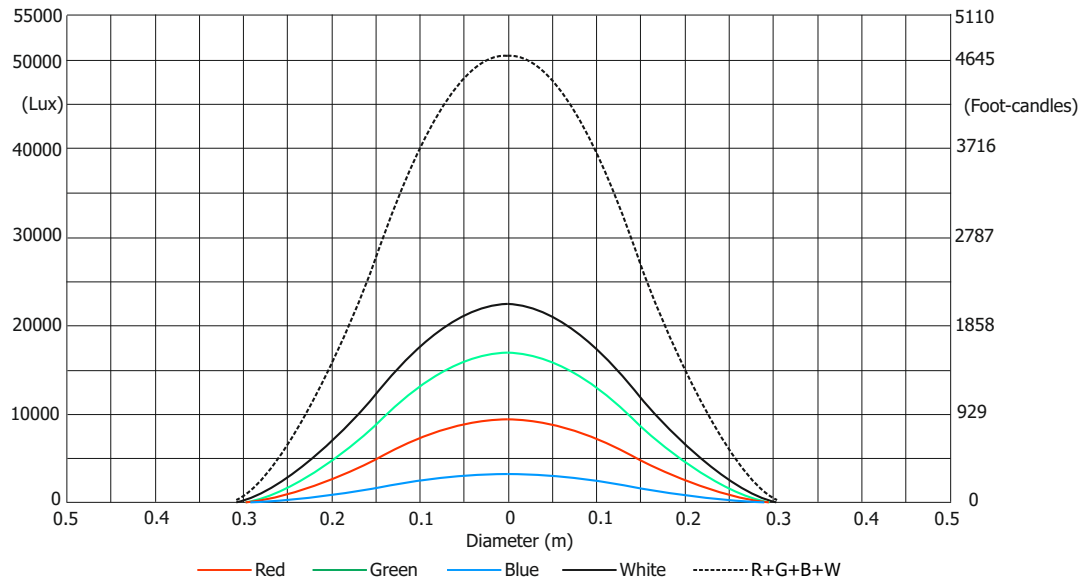

Robin Spider

Photometric Diagram

Min. Zoom

Total Output: 5500 lumens

Distance (m)	4	5	8	12	16	20	24	28	
Red	14560/1353	9320/866	3640/338	1618/150	910/85	582/54	405/38	297/28	Intensity (center) Lux/Footcandles
Green	25500/2369	16320/1516	6375/592	2833/263	1594/148	1020/95	708/66	520/48	
Blue	4922/457	3150/293	1230/114	547/51	308/29	197/18	137/13	100/9	
White	35031/3254	22420/2082	8757/814	3892/362	2190/203	1400/130	967/90	714/44	
R+G+B+W	78280/7273	50100/4654	19570/1818	8698/808	4893/455	3130/291	2175/202	1598/148	

Illuminance distribution

Distance=5m

Fixture settings:

- Flower effect Off
- White Point 8000K Off
- All pixels On

Copyright © 2016 Robe Lighting s.r.o. - All rights reserved
All Specifications subject to change without notice

Robin Spider

Photometric Diagram

Max. Zoom

Total Output: 11000 lumens

Distance (m)	4	5	8	12	16	20	24	28	
Red	367/34	235/22	92/9	40/4	23/2	15/1.4	10/0.9	8/0.7	Intensity (center) Lux/Footcandles
Green	656/61	420/39	164/15	73/7	41/3.8	26/2.4	18/1.7	13/1.2	
Blue	133/12	85/8	33/3	15/1.4	8/0.8	5/0.5	4/0.3	2.7/0.3	
White	890/83	570/53	222/21	99/9	56/5	36/3.3	25/2.3	18/1.7	
R+G+B+W	1953/182	1250/116	488/45	217/20	122/11	78/7	54/5	40/3.7	

Illuminance distribution

Distance=5m

Fixture settings:

Flower effect Off
White Point 8000K Off
All pixels On

Copyright © 2016 Robe Lighting s.r.o. - All rights reserved
All Specifications subject to change without notice