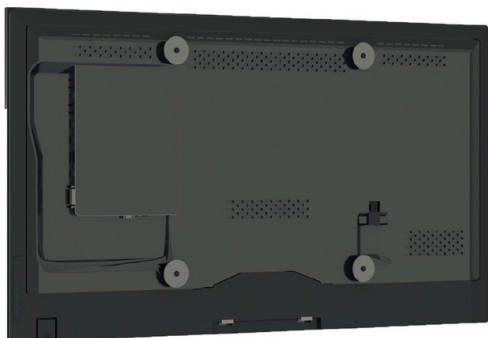

SCREEN VIEWS