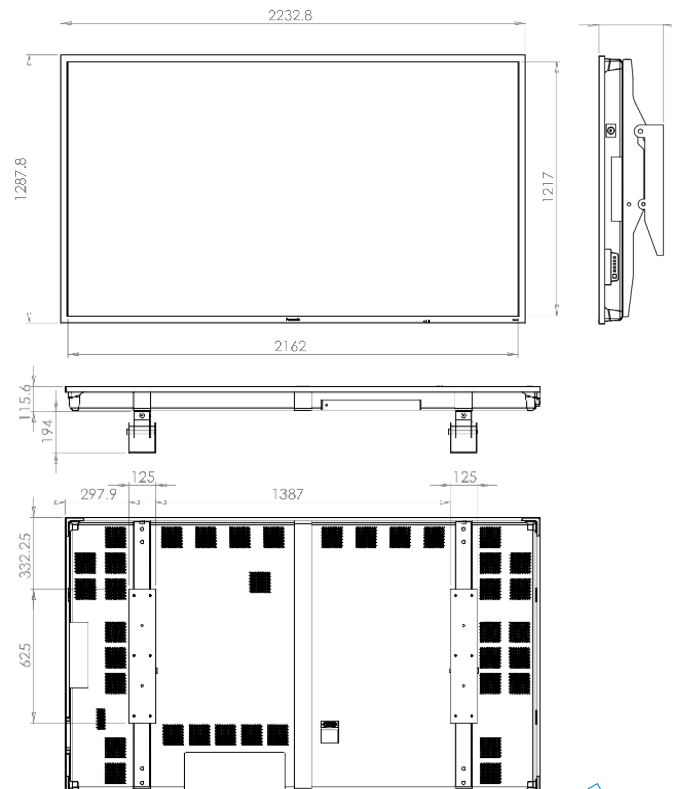

ORDER WITH US TODAY

P: +44 (0) 1279 624 840 E: europa@4wall.com W: www.4wall.com

VIDEO | LIGHTING | RIGGING