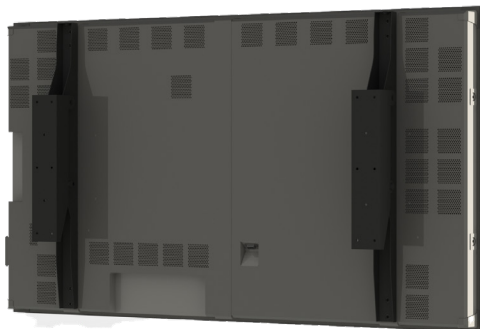

ORDER WITH US TODAY

P: +44 (0) 1279 624 840 E: europa@4wall.com W: www.4wall.com

VIDEO | LIGHTING | RIGGING