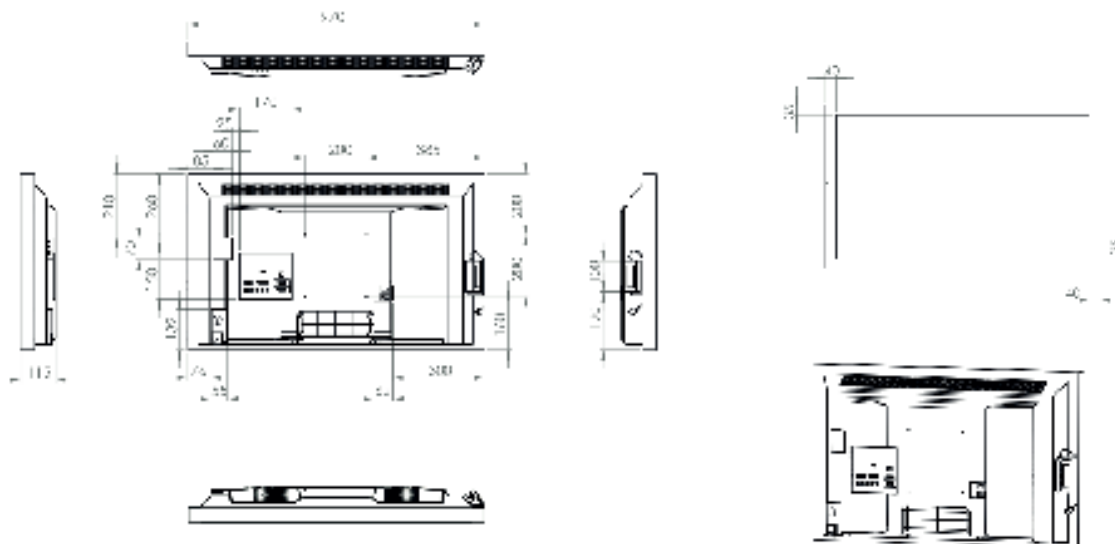

SCREEN VIEWS

ORDER WITH US TODAY

P: +44 (0) 1279 624 840 E: europe@4wall.com W: www.4wall.com

VIDEO | LIGHTING | RIGGING