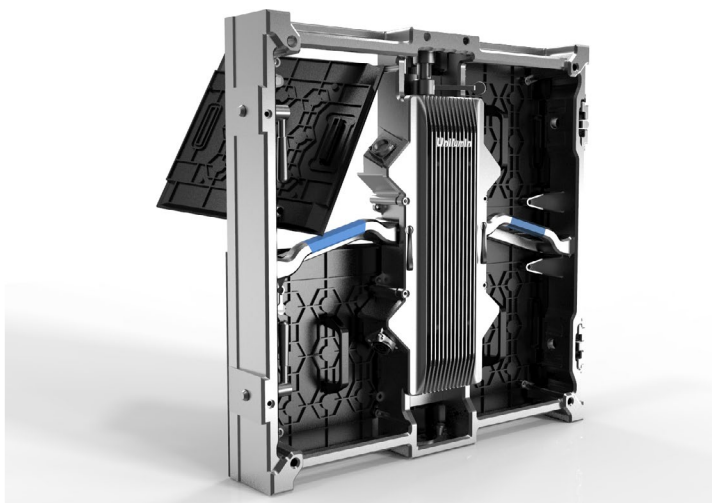

5.9mm Outdoor Unilumin LED

GENERAL SPECIFICATION

Pixel Pitch	5.9 mm
LED type	3 in 1 SMD
Resolution	84×84
Brightness	5500 cd/m ²
Standard Mounting Configuration	Fixed, Floor-mounted, Hanged
Refresh rate	3840 Hz
Module Size	250mm×250mm
Cabinet dimensions	500mm×500mm×90.6mm
Weight per panel	9.2 Kg
IP rating	IP65
Power consumption max./m ²	210 W
Power consumption average./m ²	70 W
Min. viewing distance	5.9 m
Horizontal viewing angle	140°
Vertical viewing angle	120°
Features	(Convex)-5°~+10°(Concave)

KEY FEATURES

■ OUTDOOR-READY

State of the art LED technology with an outdoor IP65 rating for use at festivals, concerts and airshows or any outdoor event.

■ LARGE FLEET

We have a large fleet of over 800 panels of the 5.9mm Unilumin; giving you the ability to design large-scale walls of any size at your outdoor event.

■ QUICK INSTALLATION AND ROBUST

The 5.9mm Upadiii allows for quick and easy installation, ideal for tight build schedules, and is an extremely robust product perfect for touring or festivals.

■ CREATIVE CURVED DISPLAYS