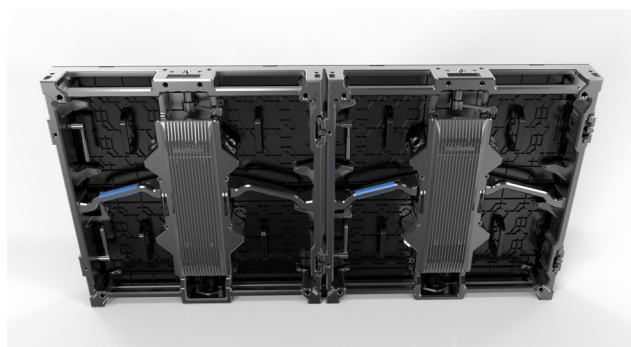

5.9mm Outdoor Unilumin LED

GENERAL SPECIFICATION

Pixel Pitch	5.9 mm
LED type	3 in 1 SMD
Resolution	84×84
Brightness	5500 cd/m ²
Standard Mounting Configuration	Fixed, Floor-mounted, Hanged
Refresh rate	3840 Hz
Module Size	250mm×250mm
Cabinet dimensions	500mm×500mm×90.6mm
Weight per panel	9.2 Kg
IP rating	IP65
Power consumption max./m ²	210 W
Power consumption average./m ²	70 W
Min. viewing distance	5.9 m
Horizontal viewing angle	140°
Vertical viewing angle	120°
Features	(Convex)-5°~+10°(Concave)

KEY FEATURES

■ OUTDOOR-READY

State of the art LED technology with an outdoor IP65 rating for use at festivals, concerts and airshows or any outdoor event.

■ LARGE FLEET

We have a large fleet of over 800 panels of the 5.9mm Unilumin; giving you the ability to design large-scale walls of any size at your outdoor event.

■ QUICK INSTALLATION AND ROBUST

The 5.9mm Upadiii allows for quick and easy installation, ideal for tight build schedules, and is an extremely robust product perfect for touring or festivals.

■ CREATIVE CURVED DISPLAYS