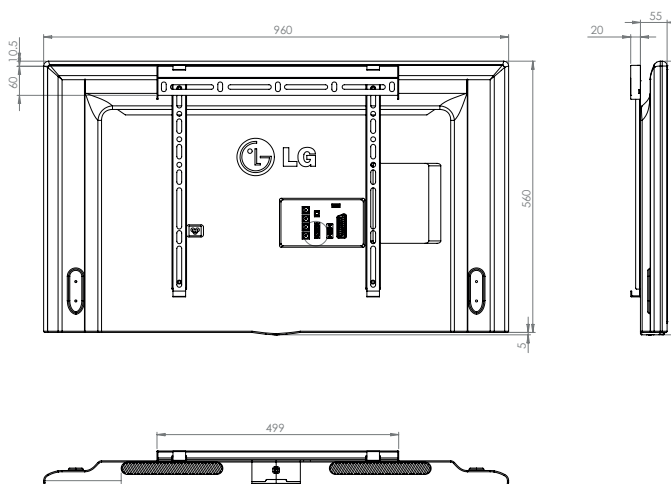

SCREEN VIEWS

ORDER WITH US TODAY

P: +44 (0) 1279 624 840 E: europa@4wall.com W: www.4wall.com

VIDEO | LIGHTING | RIGGING