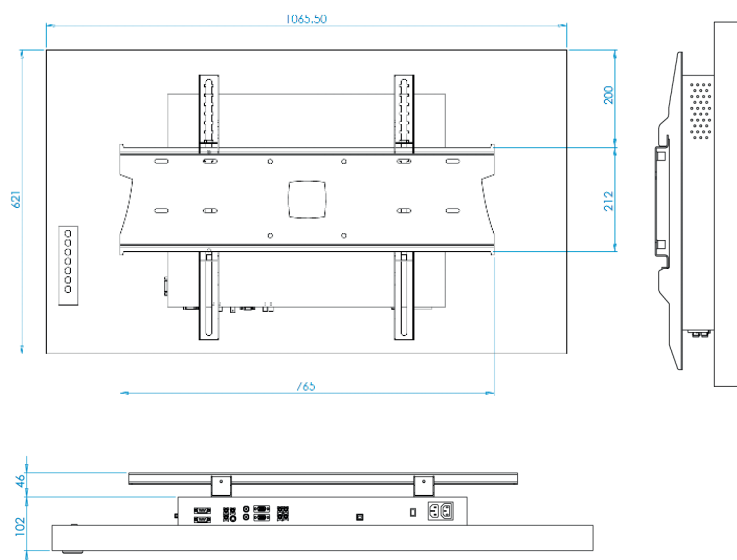

SCREEN VIEWS

ORDER WITH US TODAY

P: +44 (0) 1279 624 840 E: europe@4wall.com W: www.4wall.com

VIDEO | LIGHTING | RIGGING