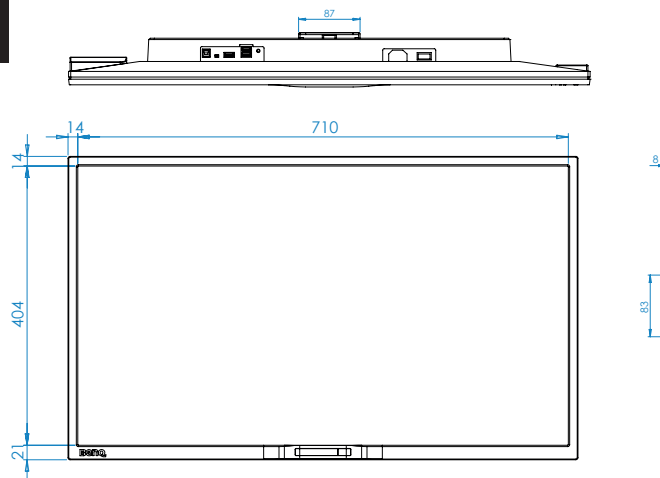

SCREEN VIEWS

ORDER WITH US TODAY

P: +44 (0) 1279 624 840 E: europe@4wall.com W: www.4wall.com

VIDEO | LIGHTING | RIGGING