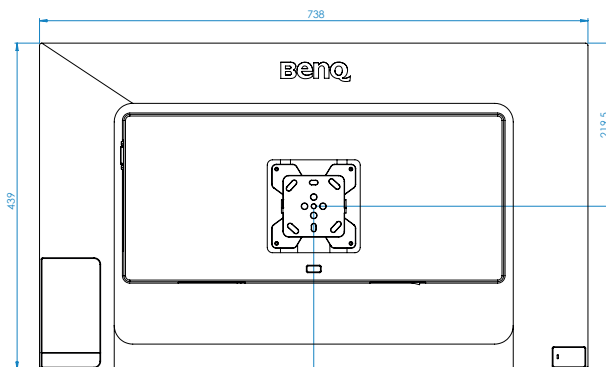

SCREEN VIEWS

ORDER WITH US TODAY

P: +44 (0) 1279 624 840 E: europe@4wall.com W: www.4wall.com

VIDEO | LIGHTING | RIGGING