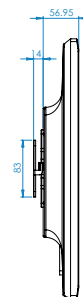

SCREEN VIEWS

ORDER WITH US TODAY

P: +44 (0) 1279 624 840 E: europe@4wall.com W: www.4wall.com

VIDEO | LIGHTING | RIGGING