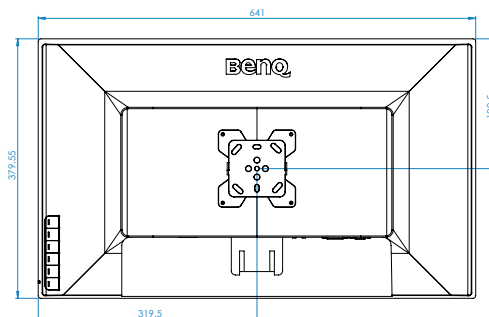

SCREEN VIEWS

ORDER WITH US TODAY

P: +44 (0) 1279 624 840 E: europe@4wall.com W: www.4wall.com

VIDEO | LIGHTING | RIGGING