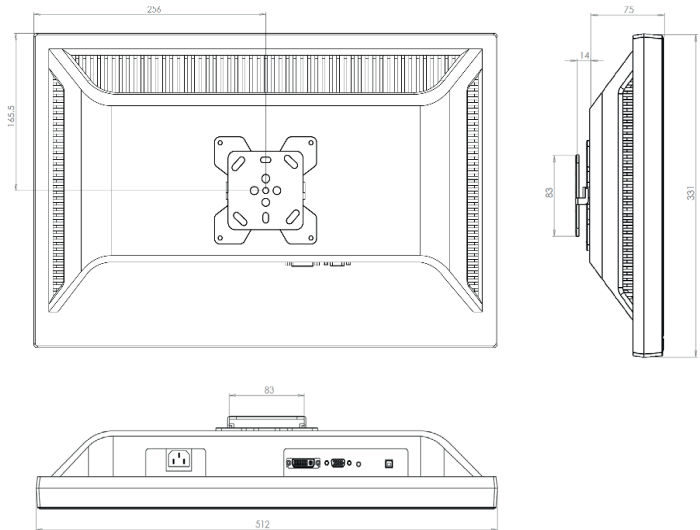

SCREEN VIEWS