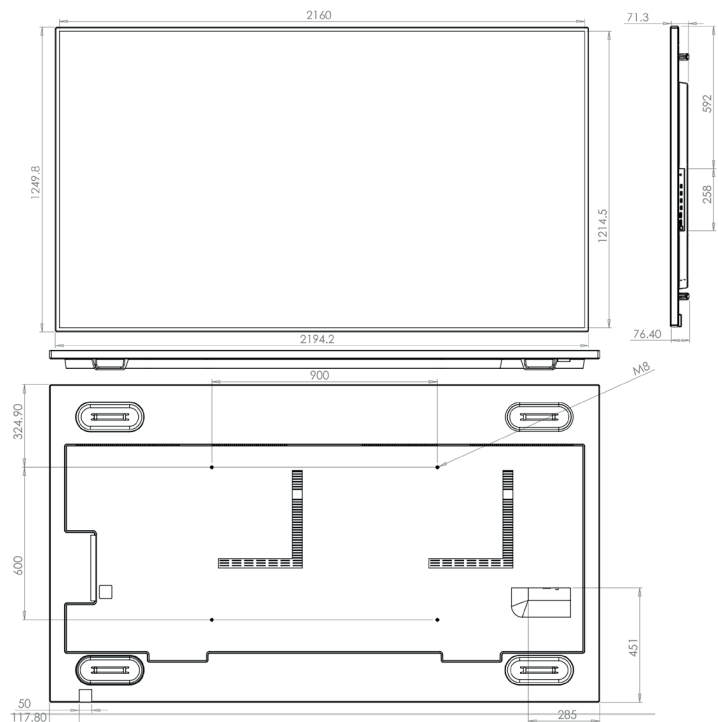

SCREEN VIEWS