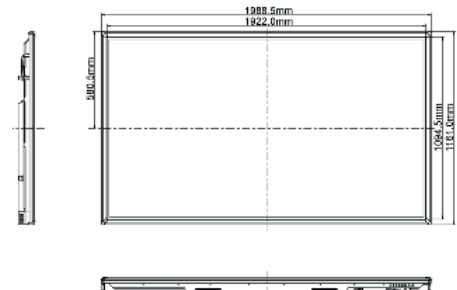

SCREEN VIEWS