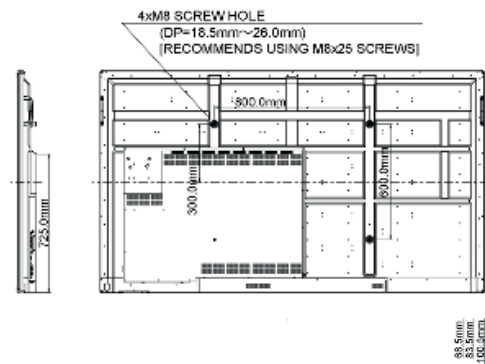

SCREEN VIEWS