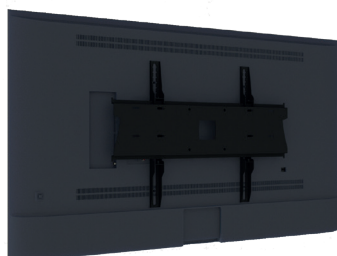

SCREEN VIEWS

ORDER WITH US TODAY

P: +44 (0) 1279 624 840 E: europe@4wall.com W: www.4wall.com

VIDEO | LIGHTING | RIGGING