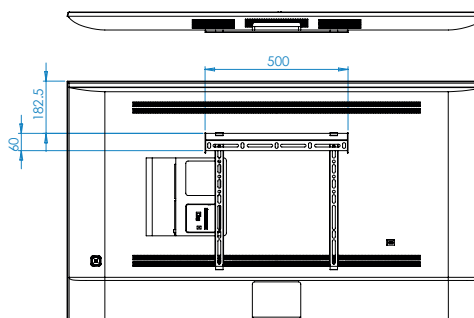

SCREEN VIEWS

ORDER WITH US TODAY

P: +44 (0) 1279 624 840 E: europe@4wall.com W: www.4wall.com

VIDEO | LIGHTING | RIGGING