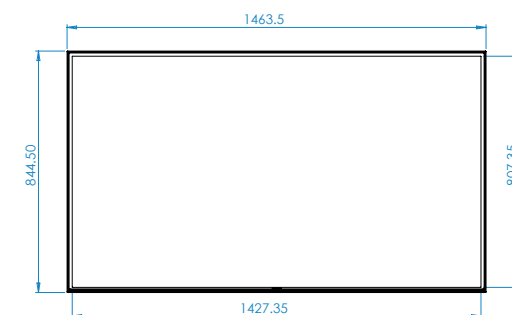

SCREEN VIEWS

ORDER WITH US TODAY

P: +44 (0) 1279 624 840 E: europe@4wall.com W: www.4wall.com

VIDEO | LIGHTING | RIGGING