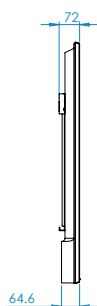

SCREEN VIEWS

ORDER WITH US TODAY

P: +44 (0) 1279 624 840 E: europe@4wall.com W: www.4wall.com

VIDEO | LIGHTING | RIGGING