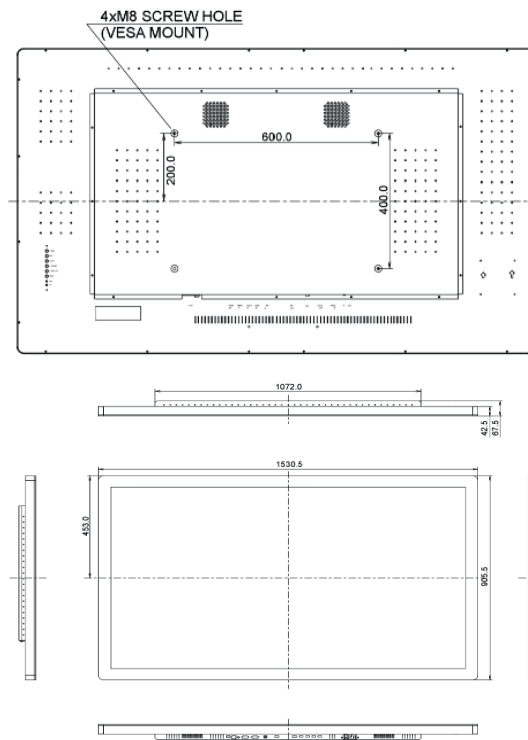

SCREEN VIEWS