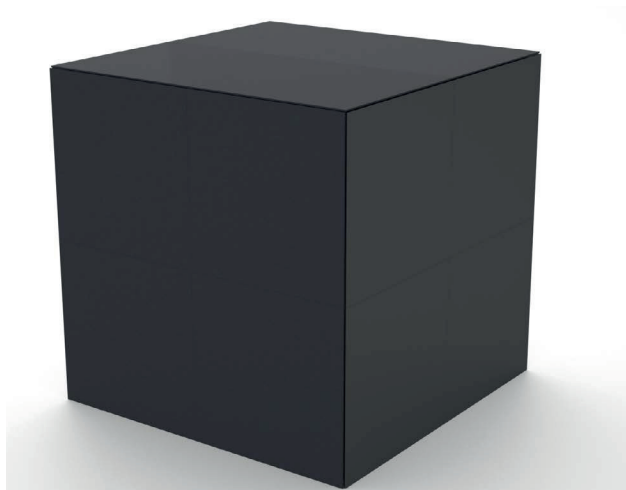

ALUVISION HI-LED 55: 3D CORNER HIGH-RESOLUTION 2.5MM LED

GENERAL SPECIFICATION

Pixel pitch	2.5mm
Resolution (pixels)	192 x 192
Cabinet dimensions	496mm x 496mm x 496mm
Brightness	1000 nits
Viewing angles	140 (H) /120 (V)
Cabinet weight	29.39kg
Refresh rate	3840Hz
Max power	610 (W/m ²)
Best viewing distance	>2.5m

CREATIVE FORMATIONS

The 3D corner panel allows you to build 3-sided displays with seamless edges.

ORDER WITH US TODAY

P: +44 (0) 1279 624 840 E: europa@4wall.com W: www.4wall.com

VIDEO | LIGHTING | RIGGING