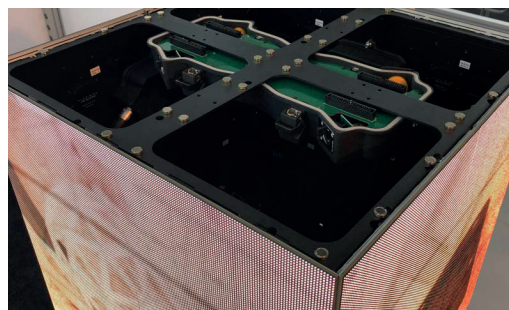

ALUVISION HI-LED 55: 3D CORNER HIGH-RESOLUTION 2.5MM LED

GENERAL SPECIFICATION

Pixel pitch	2.5mm
Resolution (pixels)	192 x 192
Cabinet dimensions	496mm x 496mm x 496mm
Brightness	1000 nits
Viewing angles	140 (H) /120 (V)
Cabinet weight	29.39kg
Refresh rate	3840Hz
Max power	610 (W/m ²)
Best viewing distance	>2.5m

CREATIVE FORMATIONS

The 3D corner panel allows you to build 3-sided displays with seamless edges.

ORDER WITH US TODAY

P: +44 (0) 1279 624 840 E: europa@4wall.com W: www.4wall.com

VIDEO | LIGHTING | RIGGING