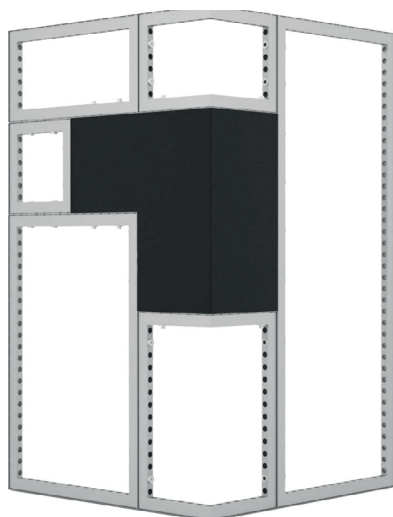

# ALUVISION HI-LED 55: CORNER

90-DEGREE HIGH-RESOLUTION 2.5MM LED

## GENERAL SPECIFICATION

Pixel pitch	2.5mm
Resolution (pixels)	192 x 192
Cabinet dimensions	496mm x 496mm
Brightness	1000 nits
Viewing angles	140 (H) /120 (V)
Cabinet weight	22.78kg
Refresh rate	3840Hz
Max power	610 (W/m <sup>2</sup> )
Best viewing distance	>2.5m

## CREATIVE FORMATIONS

Build 90-degree corner designs including edged structures and cubes.