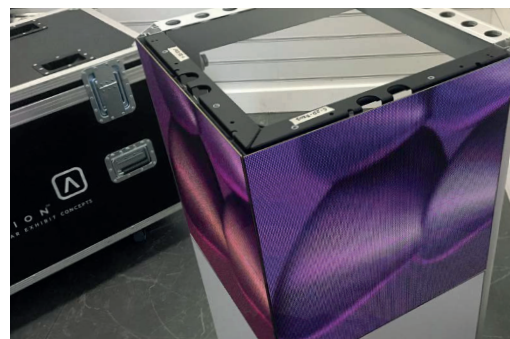

CREATIVE FORMATIONS

Build 90-degree corner designs including edged structures and cubes.