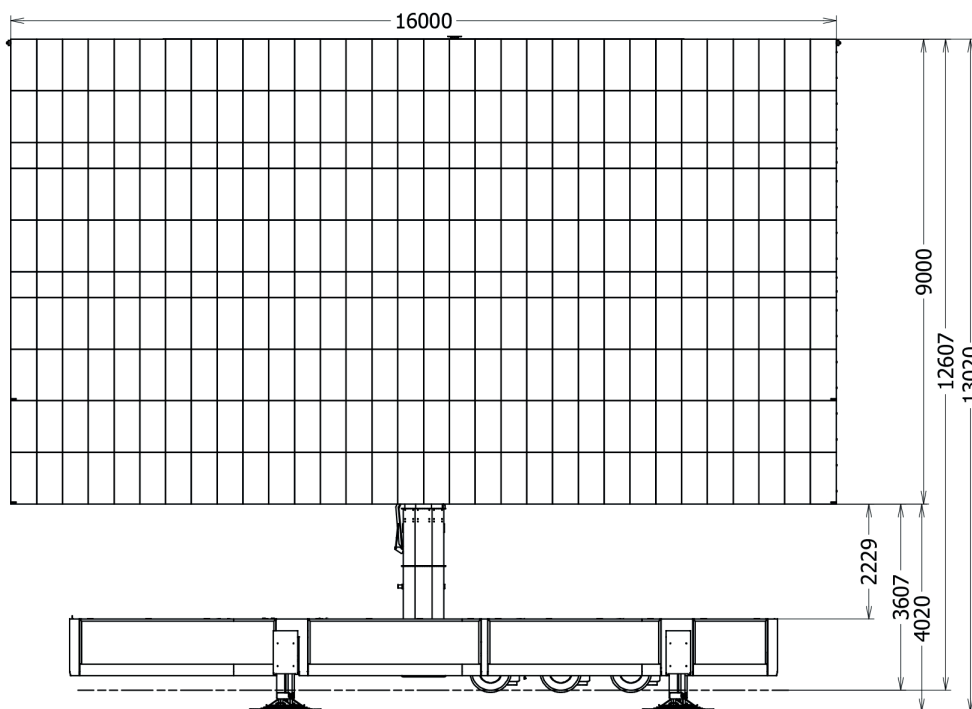

World's Largest Mobile Screen

GENERAL SPECIFICATION

Pixel pitch	4.8mm
Resolution	43.264 pixels / m ²
Total pixels	3329 x 1872 px = 6.230.016 pixels
Dimensions	16m x 9m (144m ²)
Fixed floor dimensions	13.8 m x 6.3 m
Brightness	> 3.500 cd/m ²
Cabinet weight	9.4 kg / 13 kg
LED encapsulation	SMD 1921 Nationstar Black Face
Viewing angle	140°
Turning angle	360°
Assembly time	1 hour
Disassembly time	1 hour

KEY FEATURES

- World's largest mobile screen
- 144 sqm with nearly 4K resolution
- Roll in, roll out LED solution
- No trucks or equipment visible
- 360 degree rotation during broadcasting
- Durable and weatherproof