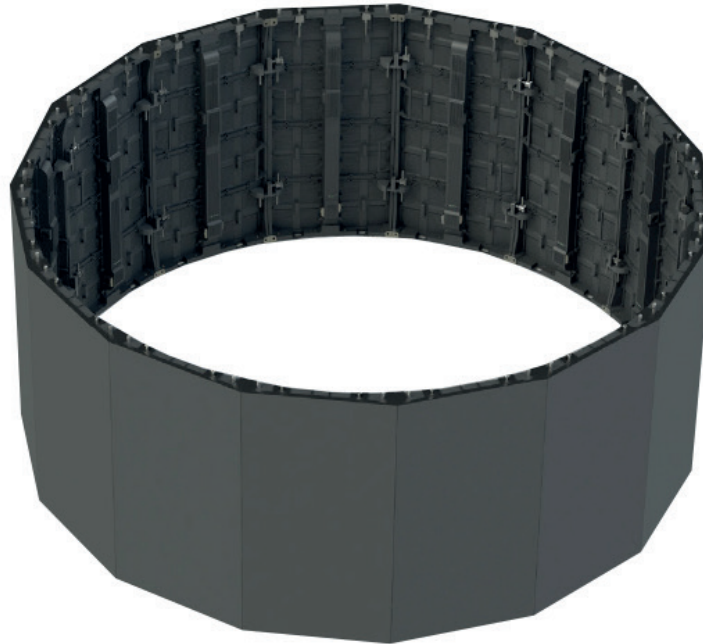

5.9mm  
Outdoor LED  
- also available as curve

### PIXEL

Pixel Pitch	5.95mm
LED per pixel	SMD2427
Resolution	28224 pixels/sqm

### MODULE

Module Dimension (W×H)	500x250mm
Module Graphic Definition	84x42pixels

### SCREEN

Big Screen Size	100Sqm
Cabinet Qty (W×H)	200 pcs of Cabinets
Constant Colour Range	6 billion colours
Refresh Rate	1000-2500Hz
Best View Distancing	3-18m