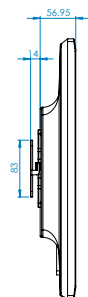

SCREEN VIEWS