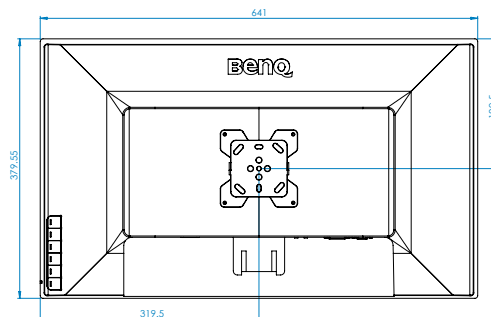

SCREEN VIEWS