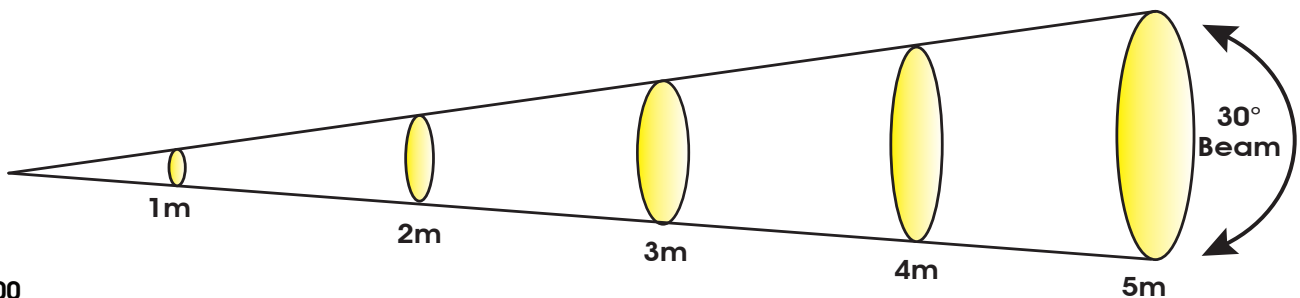

SIXBAR 1000™

SKU# SIX086

Photometric Data

Specifications are subject to change without any prior written notice.

SIXBAR 1000

	m	ft	m	ft	m	ft	m	ft	m	ft
Distance	1	3.3	2	6.6	3	9.8	4	13.1	5	16.4
30° Beam Diameter	0.52	1.7	1.05	3.4	1.58	5.2	2.13	7.0	2.66	8.7
Photometrics	lux	fc	lux	fc	lux	fc	lux	fc	lux	fc
RED LEDs	1,080	100	490	46	274	25	169	16	114	11
GREEN LEDs	2,140	199	1,030	96	553	51	337	31	228	21
BLUE LEDs	2,430	226	1,179	110	652	61	399	37	269	25
WHITE LEDs	2,700	251	1,240	115	683	63	406	38	280	26
AMBER LEDs	1,065	99	490	46	265	25	161	15	116	11
UV LEDs	590	55	255	24	136	13	85	8	56	5
FULL ON	8,500	790	3,660	340	2,040	190	1,290	120	878	82