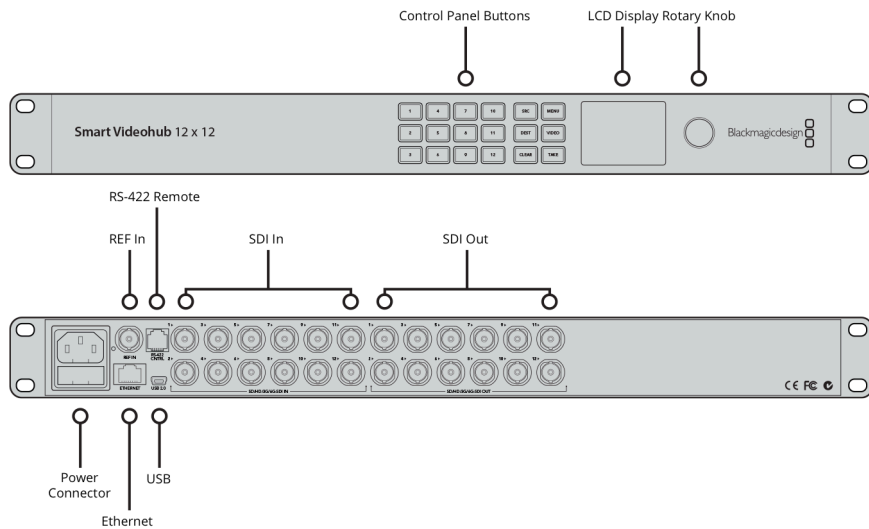

Video Input Re-Sync

On all 12 inputs for clean switch.

SDI Reclocking

On all SDI outputs.

Reference Input

Tri-Sync or Black Burst.

Control Panel Connection

Ethernet.

Serial Control Connection

RJ-6 RS-422.

Multi Rate Support

Auto detection of SD, HD or 6G-SDI. Simultaneous routing of 4K, HD, SD video and DVB-ASI.

Updates

USB

Front Panel Router Control

12 buttons for local control of Videohub. 6 buttons and scroll wheel for control of LCD display or RJ45 Ethernet.

Router Configuration

Via front panel LCD or RJ45 Ethernet.

RS-422 Router Control

1 x input for controlling router crosspoint switching.

Standards

SD Video Standards

525i59.94 NTSC, 625i50 PAL.

HD Video Standards