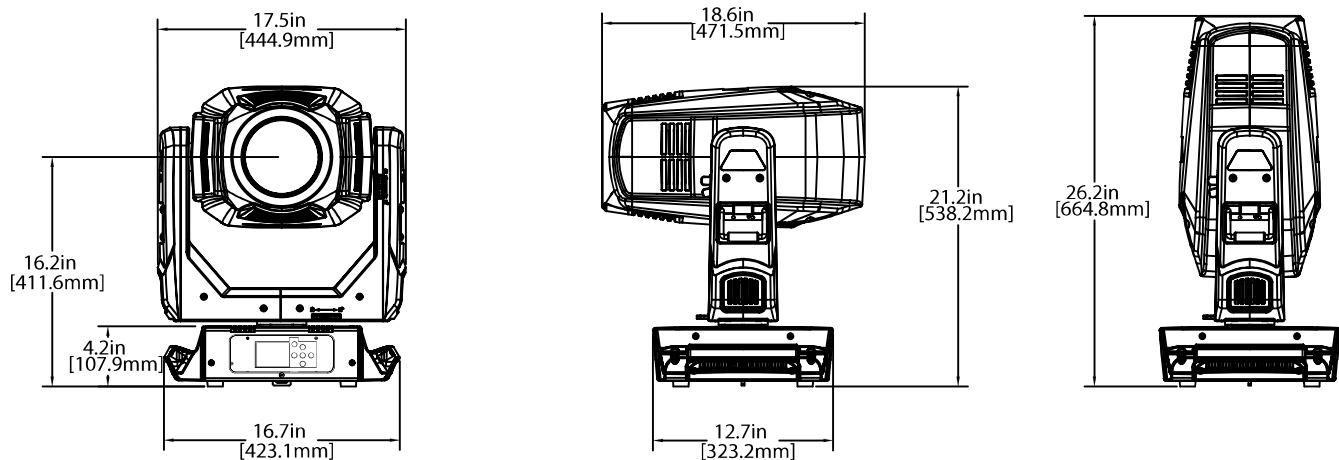

Photometrics

Lumens*-	11,300
CRI-	>70
Color Temperature-	7000K

Gobo Dimensions

Ø { O.D.- 30mm (1.18 in)
Image Area- 25mm (.98 in)

* Lumens as measured by Everfine 2.0 integrating sphere and PMS-80 spectrophotometer. Calibration date March 3, 2014

Fixture Dimensions

Fixture Weight	28.6 Kg (63 Lbs.)
Packing Gross / Shipping Weight	72.7 Kg (160 Lbs.)
Shipping Dimensions (H x W x L)	915 x 570 x 625 mm 36 x 22.4 x 24.6 in.
Min Distance to Flammable Objects	0.5m (1.64 ft.)
Min Distance to Lighted Objects	1.5m (4.9 ft.)
Operating Temperature	0 - 45° C (32 - 113° F)
Storage Temperature	-20 - 60° C (0 - 140° F)
Compliance Approvals	CE, ETL