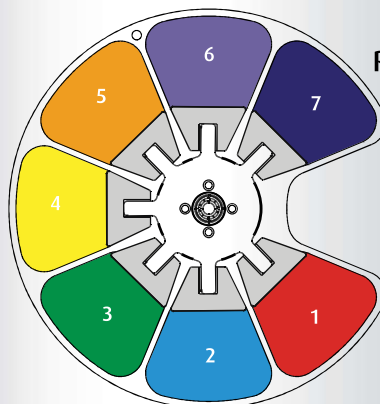

SolaFrame 750

Technical Data Sheet

Features

Modular Construction	Pan- 540°
Fast Service Design	Tilt- 265°
Electronic Cooling System Control	Max Speed Pan- 360° (seconds)- 2.27
LED Type- 270W Bright White Engine	Max Speed Tilt- 180° (seconds)- 1.31
LED Hours- 70% Luminous output, 50,000 hrs.	Full Color LCD Display W/ Battery Mode
Active Thermal Control	5-Pin DMX/RDM Connector
Fan Modes- Standard / Continuous / Studio	Ether-Net In and Passive Thru
RDM Compatible	PowerCON TRUE1 Connector
Control Options- DMX 512 / RDM / Art-Net / sACN	Pan and Tilt Locks
DMX Channels- 47	Road Case Included with Single and Double Capability

Optical

- Framing Shutter System
- CMY / CTO- Linear
- Lens Defog System
- Iris
- Zoom Range - 6 to 50 degrees
- Auto-Focus Function
- Animation- Rotating
- Light Frost
- Rotating 3 Facet Prism

Animation Wheel

Replaceable Color Wheel

- 1 - Red
- 2 - Blue
- 3 - Green
- 4 - Yellow
- 5 - Orange
- 6 - Purple
- 7 - Dark Blue

Rotating Gobo Wheel

- 7 + Open
- Glass Lithos

- 1 - Block Fan
- 2 - Organic
- 3 - Quadrangles
- 4 - Shower
- 5 - Psych
- 6 - StripeStrips
- 7 - Tunnel

Photometrics

Lumens*-	11,300
CRI-	>70
Color Temperature-	7000K

Gobo Dimensions

Ø { O.D.- 30mm (1.18 in)
Image Area- 25mm (.98 in)

* Lumens as measured by Everfine 2.0 integrating sphere and PMS-80 spectrophotometer. Calibration date March 3, 2014