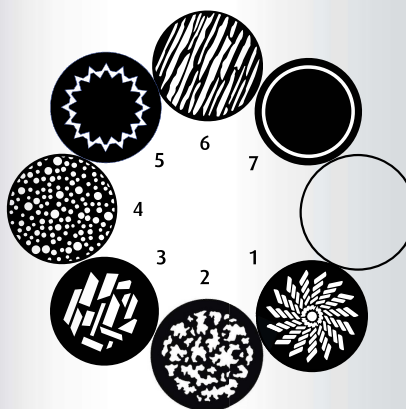

Optical

- Framing Shutter System
- CMY / CTO- Linear
- Lens Defog System
- Iris
- Zoom Range - 6 to 50 degrees
- Auto-Focus Function
- Animation- Rotating
- Light Frost
- Rotating 3 Facet Prism

Animation Wheel

Replaceable Color Wheel

- 1 - Red
- 2 - Blue
- 3 - Green
- 4 - Yellow
- 5 - Orange
- 6 - Purple
- 7 - Dark Blue

Rotating Gobo Wheel

- 7 + Open
- Glass Lithos

- 1 - Block Fan
- 2 - Organic
- 3 - Quadrangles
- 4 - Shower
- 5 - Psych
- 6 - StripeStrips
- 7 - Tunnel

Photometrics

Lumens*-	11,300
CRI-	>70
Color Temperature-	7000K

Gobo Dimensions

Ø { O.D.- 30mm (1.18 in)
Image Area- 25mm (.98 in)

* Lumens as measured by Everfine 2.0 integrating sphere and PMS-80 spectrophotometer. Calibration date March 3, 2014