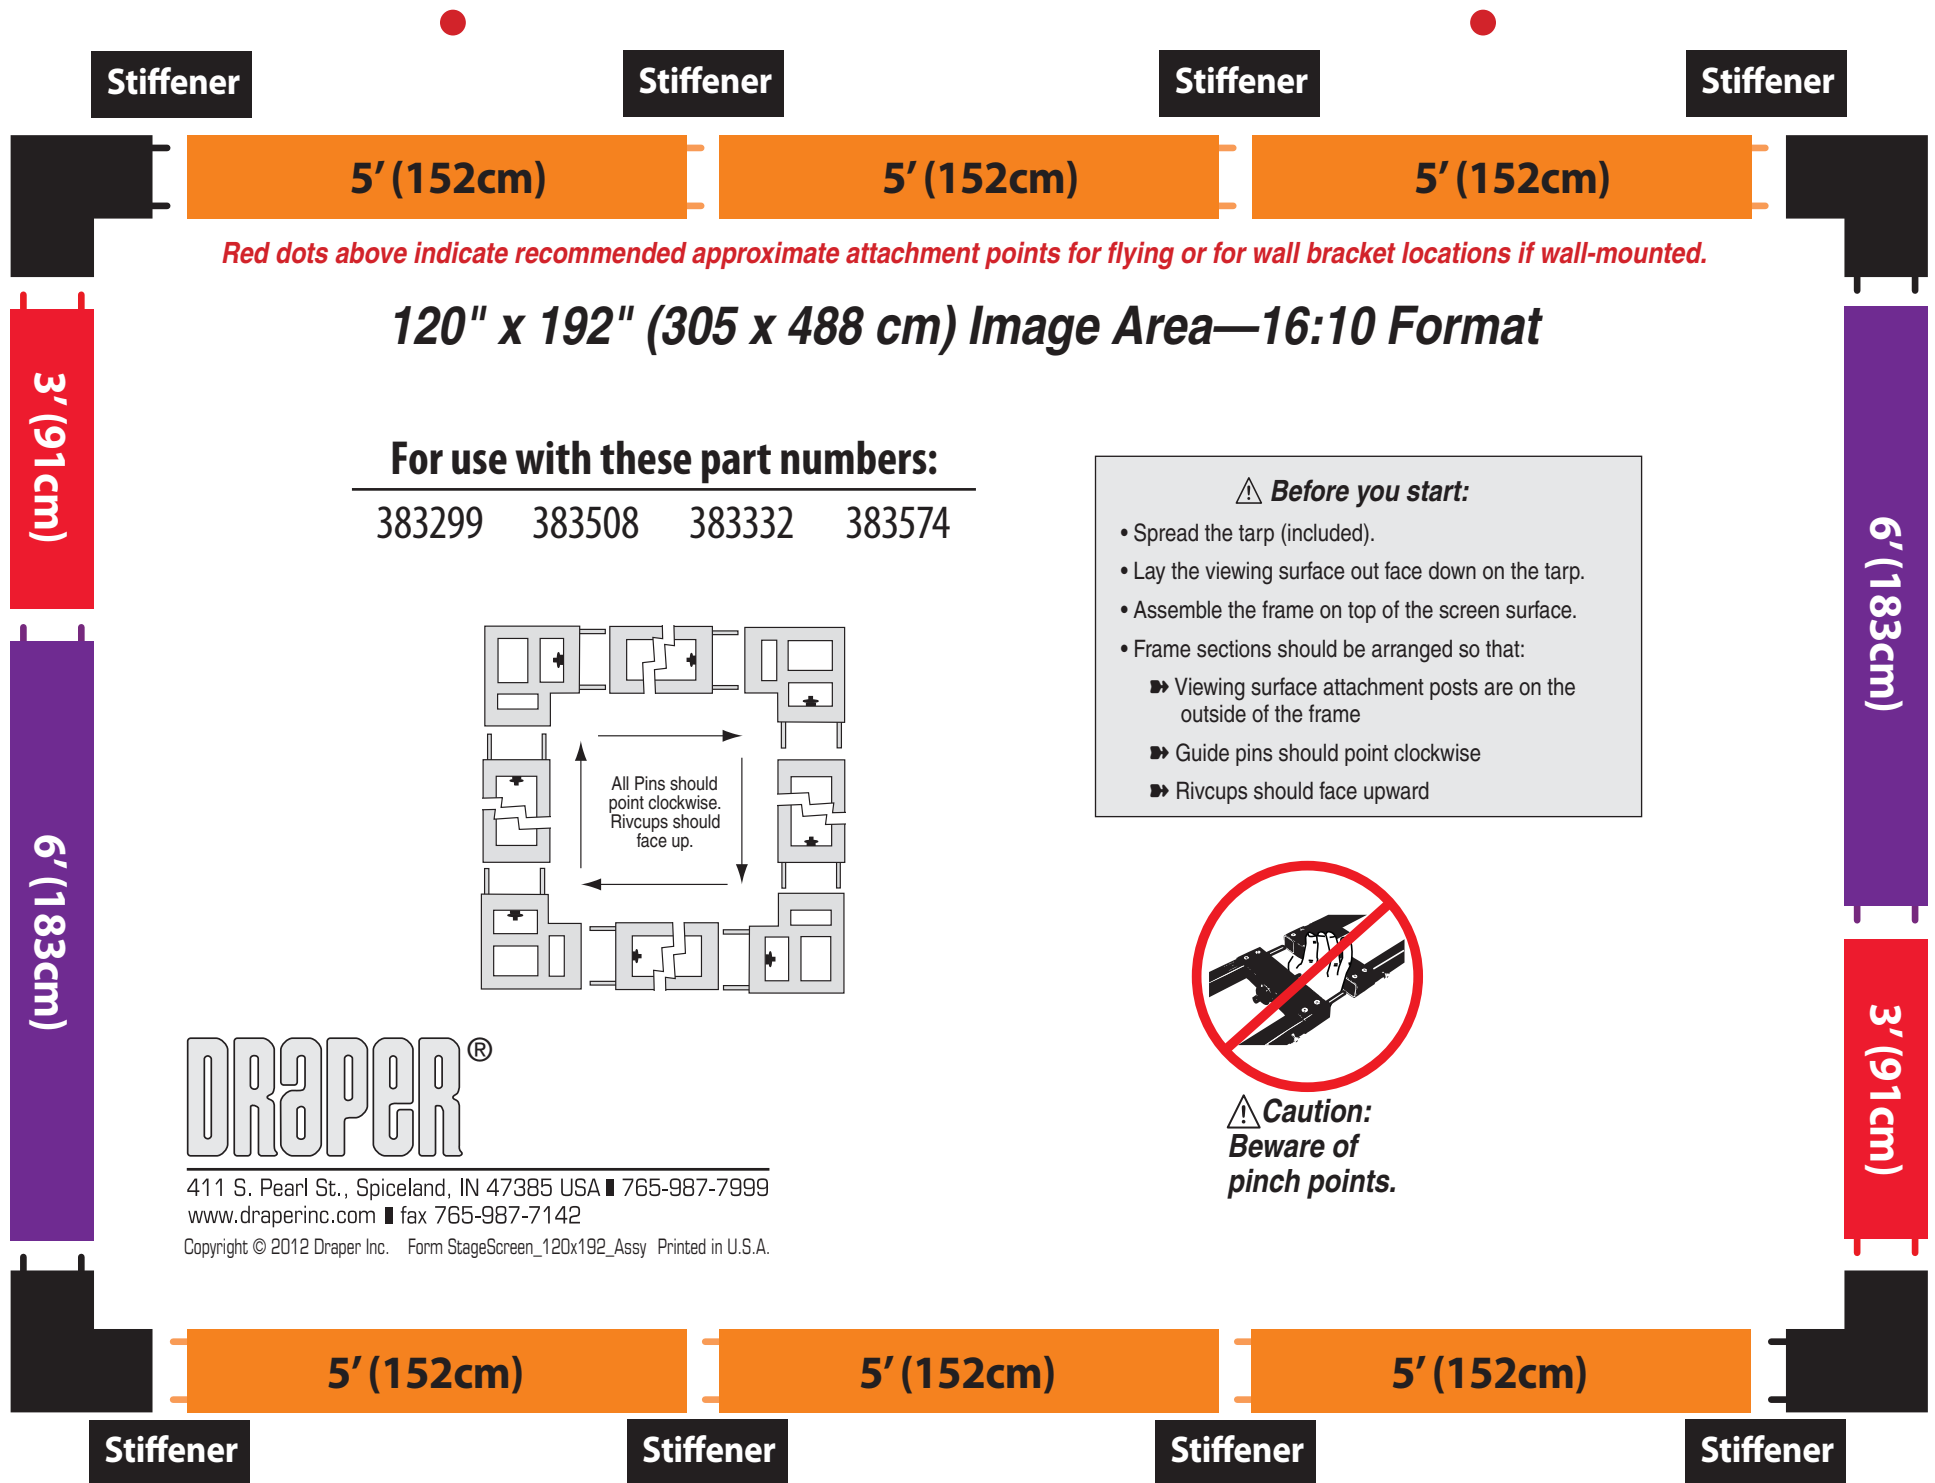

# StageScreen Projection Screen by Draper—Assembly Map

Stiffener

Stiffener

Stiffener

Stiffener

5' (152cm)

5' (152cm)

5' (152cm)

Red dots above indicate recommended approximate attachment points for flying or for wall bracket locations if wall-mounted.

120" x 192" (305 x 488 cm) Image Area—16:10 Format

For use with these part numbers:

383299 383508 383332 383574

**⚠ Before you start:**

- Spread the tarp (included).
- Lay the viewing surface out face down on the tarp.
- Assemble the frame on top of the screen surface.
- Frame sections should be arranged so that:
  - Viewing surface attachment posts are on the outside of the frame
  - Guide pins should point clockwise
  - Rivcups should face upward

**⚠ Caution:**  
Beware of  
pinch points.

3' (91 cm)

6' (183 cm)

6' (183 cm)

3' (91 cm)

**DRAPER**®

411 S. Pearl St., Spiceland, IN 47385 USA ■ 765-987-7999  
www.draperinc.com ■ fax 765-987-7142

Copyright © 2012 Draper Inc. Form StageScreen\_120x192\_Assy Printed in U.S.A.