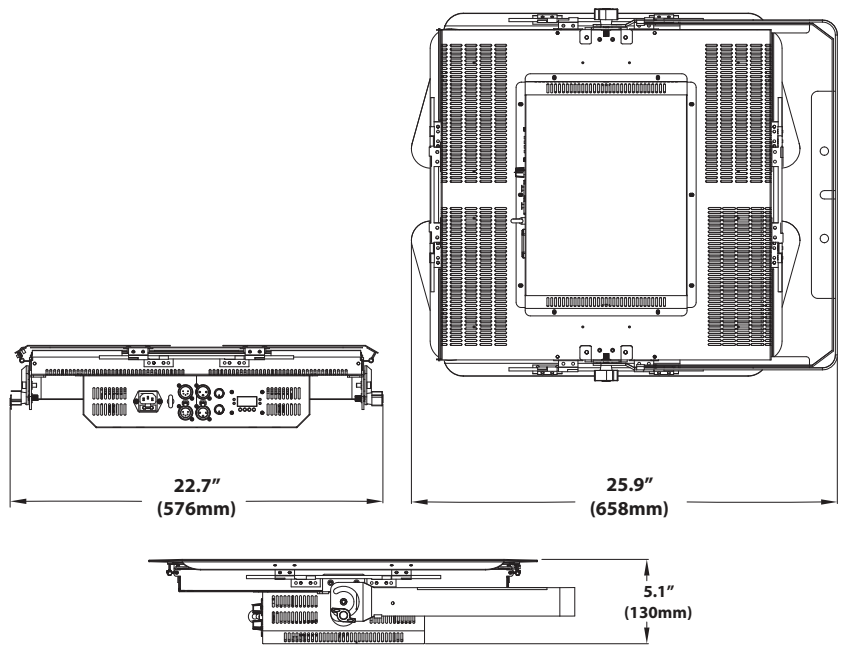

DIMENSIONAL DIAGRAMS

OPTIONAL ACCESSORIES

ORDER CODE	ITEM
TRIGGER CLAMP	Heavy Duty Wrap Around Hook Clamp
DRCQTVL4	Quad Road Case for TVL4000 II™ **Special Order Item**
LSF536	Light Shaping Filter 30° 20" x 24" Sheet
LSF537	Light Shaping Filter 20° 20" x 22" Sheet
LSF538	Light Shaping Filter 60° x 1° 20" x 24" Sheet
LSF559	Light Shaping Filter 10° 20" x 24" Sheet
AC3PDMX10PRO	10 ft. (3m) 3pin PRO DMX Cable
AC5PDMX10PRO	10 ft. (3m) 5pin PRO DMX Cable
	Additional cable lengths available

Specifications are subject to change without notice ©Elation Professional 07/26/16

Elation Professional USA | 6122 S. Eastern Ave. | Los Angeles, CA. 90040
323-582-3322 | 323-832-9142 fax | www.elationlighting.com | info@elationlighting.com

Elation Professional B.V. | Junostraat 2 | 6468 EW Kerkrade, The Netherlands
+31 45 546 85 66 | +31 45 546 85 96 fax | www.elationlighting.eu | info@elationlighting.eu