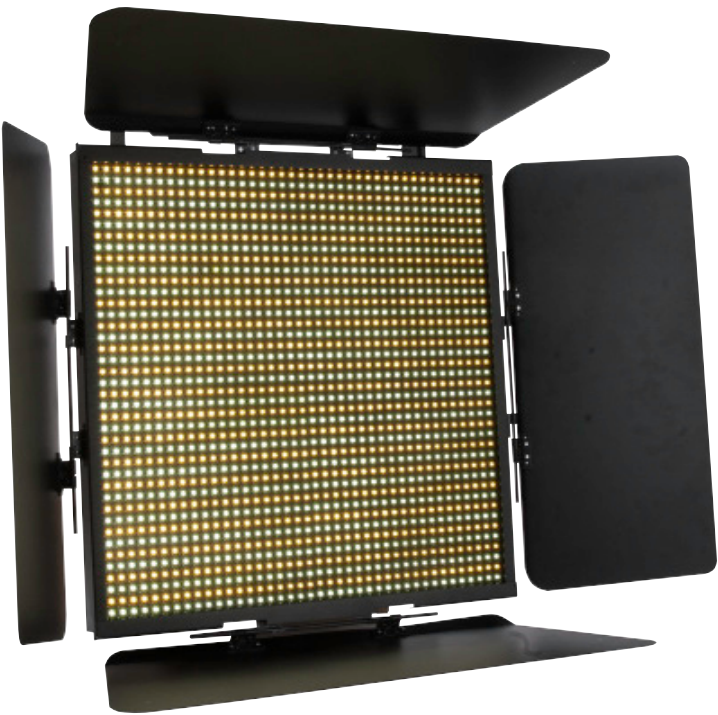

TVL4000 II™

SKU# TVL625

The new improved TVL4000 II™ features a low heat, >90CRI, dynamic LED array panel consisting of 800 warm white and 800 cool white LEDs, 30° beam angle, variable manual and DMX controlled color temperature (3,200K - 6,500K) and dimming, adjustable barn doors, magnetic gel/diffuser holder, flicker free operation for broadcast TV and FILM, 3 and 5 pin DMX in/out and power in connections, (4) button (2) dial LCD display control panel, 160W max power consumption, and a multi-voltage universal auto switching power supply (100-240v).

FEATURES

- Low Heat, >90CRI, Dynamic LED Array Panel**
- (800) Warm White and (800) Cool White LEDs**
- 30° Beam Angle**
- Variable Color Temperature (3,200K - 6,500K)**
- Adjustable Barn Doors**
- Magnetic Gel/Diffuser Holder**
- Manual and DMX Controlled Color Temp and Dimming**
- Flicker Free Operation for Broadcast TV and FILM**
- Multiple Unit Power Linking**
- 160W Max Power Consumption**

PRODUCT SPECIFICATIONS

FEATURES

Low Heat, >90CRI Dynamic LED Array Panel
 30° Beam Angle
 Variable Color Temperature Settings (3,200K - 6,500K)
 Adjustable Barn Doors
 Magnetic Gel/Diffuser Holder
 Manual and DMX Controlled Color Temp and Dimming
 Flicker Free Operation for Broadcast TV and FILM

SOURCE

(800) Warm White + (800) Cool White LEDs

PHOTOMETRIC DATA

1500 LUX 139 FC @6.6' (2M) (30° Warm White 3,200K)
 1900 LUX 177 FC @6.6' (2M) (30° Cool White 6,500K)
 3400 LUX 316 FC @6.6' (2M) (30° Full On 4,500-5,000K)