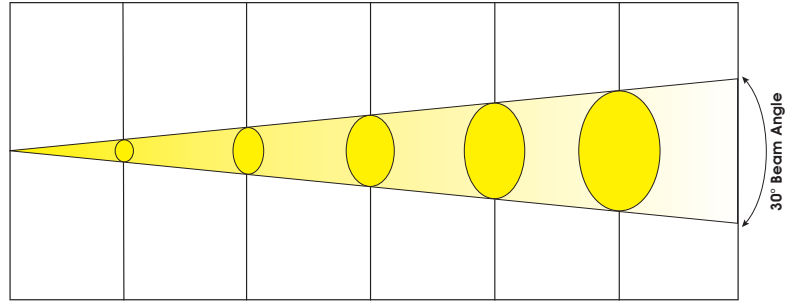

SIZE / WEIGHT

Length: 25.9" (658mm)
 Width: 22.7" (576mm)
 Vertical Height: 5.1" (130mm)
 Weight: 27.0 lbs. (12 kg)

ELECTRICAL / THERMAL

AC 100-240V - 50/60Hz
 160W Max Power Consumption
 TA: 40°C Max Ambient Temperature

APPROVALS / RATINGS

IP20

INCLUDED ITEMS

180° Dual / Yoke Bracket
 Power Cable

Magnetic Gel/Diffuser Holder

PHOTOMETRIC DATA

WARM WHITE (3200K)	352 FC / 3800 LUX	139 FC / 1500 LUX	65 FC / 700 LUX	39 FC / 420 LUX	27 FC / 293 LUX
COOL WHITE (6500K)	446 FC / 4800 LUX	177 FC / 1900 LUX	84 FC / 900 LUX	50 FC / 542 LUX	34 FC / 362 LUX
FULL ON (4500-5000K)	790 FC / 8500 LUX	316 FC / 3400 LUX	146 FC / 1570 LUX	87 FC / 940 LUX	59 FC / 630 LUX

LUX x 0.0929 = FC

0 m	1 m	2 m	3 m	4 m	5 m
0 ft	3.3 ft	6.6 ft	9.8 ft	13.1 ft	16.4 ft
Max Beam Diameter					
30° Beam Angle	Ø 0.5 m / Ø 1.6 ft	Ø 1.0 m / Ø 3.3 ft	Ø 1.6 m / Ø 5.2 ft	Ø 2.1 m / Ø 6.9 ft	Ø 2.6 m / Ø 8.5 ft