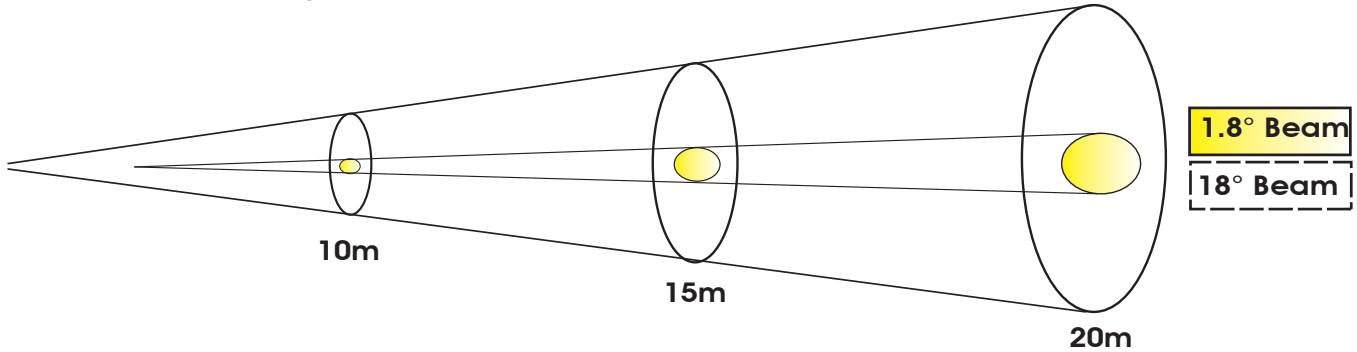

PLATINUM FLX™

SKU# EPF001

Photometric Data

Specifications are subject to change without any prior written notice.

BEAM MODE	10 m	32.8 ft	15 m	49.2 ft	20 m	65.6 ft
1.8° Min	0.31	1.0	0.47	1.5	0.62	2.0
18° Max	3.16	10.4	4.75	15.6	6.32	20.7
	lux	fc	lux	fc	lux	fc
1.8° FULL ON	360,000	33,444	169,000	15,700	90,100	8,370
18° FULL ON	12,000	1,115	5,420	504	3,100	288

SPOT MODE	10 m	32.8 ft	15 m	49.2 ft	20 m	65.6 ft
2.9° Min	0.6	2.0	0.8	2.6	1.0	3.3
25° Max	6.08	19.9	8.1	26.6	10.2	33.5
	lux	fc	lux	fc	lux	fc
2.9° FULL ON	165,500	15,375	95,500	8,872	59,020	5,483
25° FULL ON	2,657	247	1,497	139	907	84