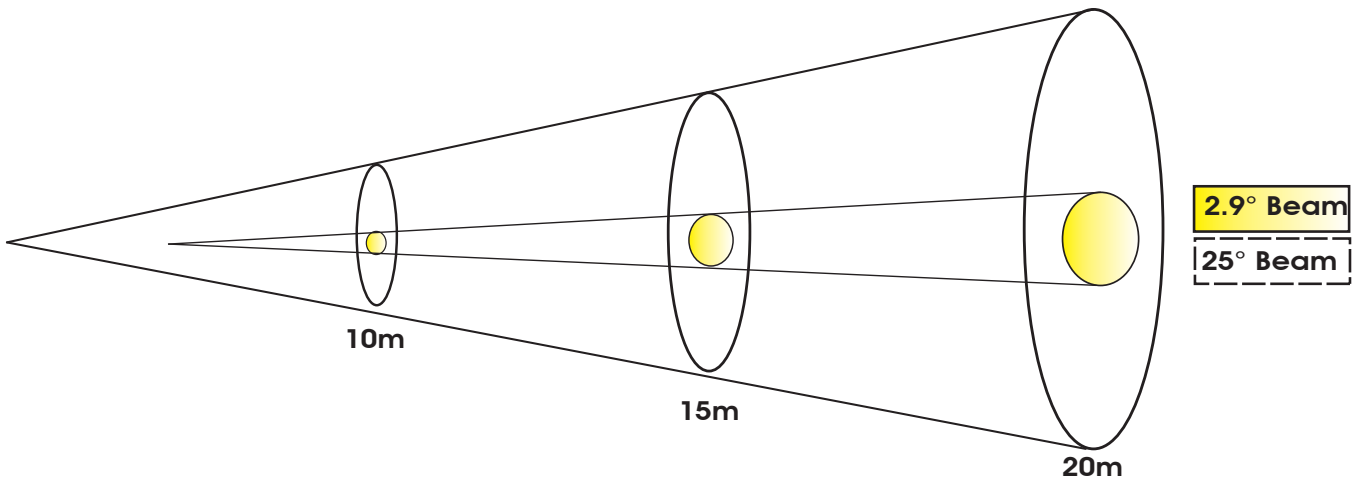

PLATINUM FLX™

SKU# EPF001

Photometric Data

Specifications are subject to change without any prior written notice.

BEAM MODE	10 m	32.8 ft	15 m	49.2 ft	20 m	65.6 ft
1.8° Min	0.31	1.0	0.47	1.5	0.62	2.0
18° Max	3.16	10.4	4.75	15.6	6.32	20.7
	lux	fc	lux	fc	lux	fc
1.8° FULL ON	360,000	33,444	169,000	15,700	90,100	8,370
18° FULL ON	12,000	1,115	5,420	504	3,100	288

SPOT MODE	10 m	32.8 ft	15 m	49.2 ft	20 m	65.6 ft
2.9° Min	0.6	2.0	0.8	2.6	1.0	3.3
25° Max	6.08	19.9	8.1	26.6	10.2	33.5
	lux	fc	lux	fc	lux	fc
2.9° FULL ON	165,500	15,375	95,500	8,872	59,020	5,483
25° FULL ON	2,657	247	1,497	139	907	84