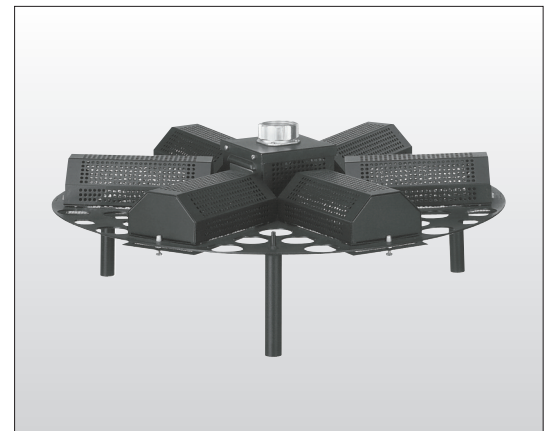

## FEATURES

The Type 7291 6,000 Watt Spacelite brings to the Motion Picture Industry a more diversified lantern light. With the addition of a 6 circuit socapex connector, this unit can be powered and controlled with the existing socapex multi-circuit control system. There are 2 and 3 circuit adapters available or attach a socapex cable and have 6 circuits of control. This lantern light with the black and internal silk can reflect a pool of light downward or just remove the outside black skirt for a full lantern effect. Each globe set is equipped with a safety screen.

*The 6,000 Watt Spacelite is equipped with legs, making for easy stacking of units for storage.*

5

7

### SPECIFICATIONS

**HEAD:** Type 7291, 6,000 Watts  
**RATING:** 120/240 volts. A.C. or D.C., 50 amps max.—6,000 Watts  
**SOCKET:** Compressible single contact (2 per Globe).  
**CIRCUIT:** 6-1,000 Watt Circuits with Male Socapex Panel Mount.  
**CONSTRUCTION:** Rugged, Sheet Aluminum.  
**HANGER:** Attached Chrome Plated Steel Chain.  
**REFLECTOR:** Alzak Aluminum.  
**FINISH:** High Heat Black Powder Coated Enamel.  
**SIZE:** 27<sup>3</sup>/<sub>4</sub>" diameter.  
**WEIGHT:** 16 lbs. (Unit Only)  
 34 lbs. (Unit with Skirt, Silk and Target)