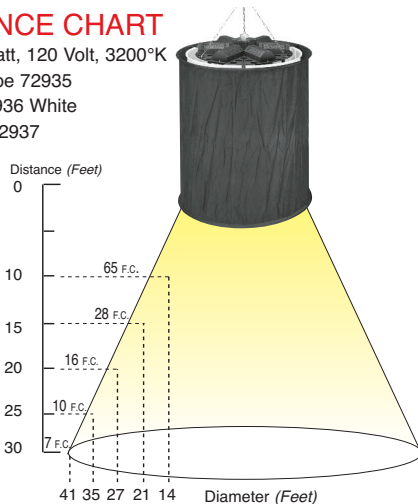

### SPECIFICATIONS

**HEAD:** Type 7291, 6,000 Watts  
**RATING:** 120/240 volts. A.C. or D.C., 50 amps max.—6,000 Watts  
**SOCKET:** Compressible single contact (2 per Globe).  
**CIRCUIT:** 6-1,000 Watt Circuits with Male Socapex Panel Mount.  
**CONSTRUCTION:** Rugged, Sheet Aluminum.  
**HANGER:** Attached Chrome Plated Steel Chain.  
**REFLECTOR:** Alzak Aluminum.  
**FINISH:** High Heat Black Powder Coated Enamel.  
**SIZE:** 27<sup>3</sup>/<sub>4</sub>" diameter.  
**WEIGHT:** 16 lbs. (Unit Only)  
 34 lbs. (Unit with Skirt, Silk and Target)

### GLOBE TABLE

Base, recessed single contact. Burn horizontal  
 ±4° T-3 bulb; 4<sup>11</sup>/<sub>16</sub>" M.O.L.

7

Watts	Ordering Code	Color Temp. °K	Finish	Volts*	Life Hours	Amps
1000	FCM	3200	Clear	120	300	8.3
1000	FHM	3200	Frost	120	300	8.3
800	EME	3200	Clear	240	250	3.3
800	EMF	3200	Frost	240	250	3.3
750	EMD	3200	Frost	120	400	6.3
750	EJG	3200	Clear	120	400	6.3
500	FDG	3200	Clear	120	400	4.2
500	FDN	3200	Frost	120	400	4.2
500	FCL	3000	Clear	120	2600	4.2
300	EHM	2950	Clear	120	2000	2.5
300	EHZ	2950	Frost	120	2000	2.5

Globes not included in price of lamp.  
 See price list for complete details.

### PERFORMANCE CHART

Using FCM 1,000 Watt, 120 Volt, 3200°K quartz globe with Type 72935 Black Skirt, Type 72936 White Silk Skirt and Type 72937 Silk Target.