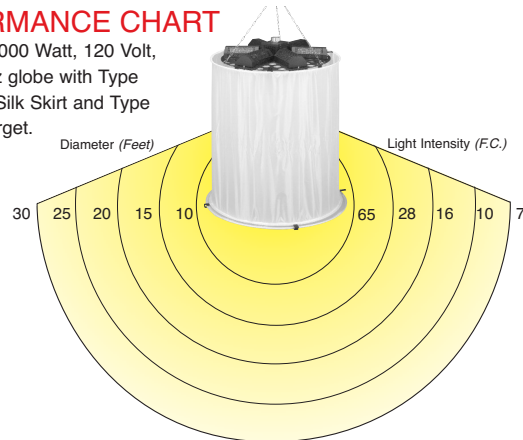

### GLOBE TABLE

Base, recessed single contact. Burn horizontal  
 ±4° T-3 bulb; 4<sup>11</sup>/<sub>16</sub>" M.O.L.

7

Watts	Ordering Code	Color Temp. °K	Finish	Volts*	Life Hours	Amps
1000	FCM	3200	Clear	120	300	8.3
1000	FHM	3200	Frost	120	300	8.3
800	EME	3200	Clear	240	250	3.3
800	EMF	3200	Frost	240	250	3.3
750	EMD	3200	Frost	120	400	6.3
750	EJG	3200	Clear	120	400	6.3
500	FDG	3200	Clear	120	400	4.2
500	FDN	3200	Frost	120	400	4.2
500	FCL	3000	Clear	120	2600	4.2
300	EHM	2950	Clear	120	2000	2.5
300	EHZ	2950	Frost	120	2000	2.5

Globes not included in price of lamp.  
 See price list for complete details.

### PERFORMANCE CHART

Using FCM 1,000 Watt, 120 Volt, 3200°K quartz globe with Type 72935 Black Skirt, Type 72936 White Silk Skirt and Type 72937 Silk Target.

### PERFORMANCE CHART

Using FCM 1,000 Watt, 120 Volt, 3200°K quartz globe with Type 72936 White Silk Skirt and Type 72937 Silk Target.

\*Light tapers smoothly at edge of field. Dimensions listed define flat area boundaries at which the intensities are approximately 50% of tabulates intensities at beam center.