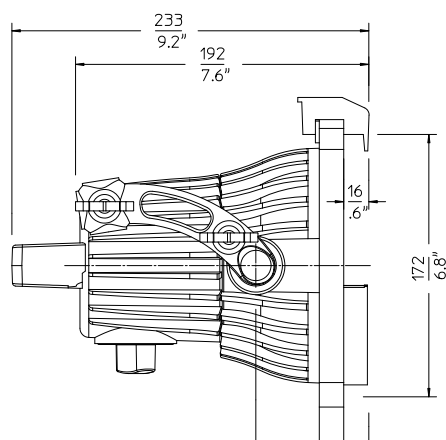

750 W ARRILITE Plus

Order No.	Description
L3.36700.B	ARRILITE 750 Plus, bare ends, incl. 4-leaf barndoor and accessory holder
L3.36700.D	ARRILITE 750 Plus, Schuko plug, incl. 4-leaf barndoor and accessory holder

Accessories

L2.79470.0	4-leaf barndoor, black, 168 mm
L2.36780.0	Accessory holder
L2.79460.0	ARRI Scrim Set, full double, half double, full single, half single, 168 mm / 6 5/8"
L2.79460.A	ARRI Scrim full single, 168 mm / 6 5/8"
L2.79460.B	ARRI Scrim, full double, 168 mm / 6 5/8"
L2.79460.C	ARRI Scrim, half single, 168 mm / 6 5/8"
L2.79460.D	ARRI Scrim, half double, 168 mm / 6 5/8"
L2.76966.0	Tungsten to daylight dichroic glass filter
L2.70844.0	Chimera Lightbank Video Pro Plus S 24"x32" (600 x 800 mm), depth: 18" (450 mm) incl. front screens 8125

Lamps

230 V	
HPL* 750 W	GKV** 600 W
HPL* 575 W	FKR** 650 W
HPL* 375 W	HX** 800 W
*HPL lamp invented by and licensed from David Cunningham ** in combination with lamp cooling adapter L2.36770.0	

Specifications

Weight	1.6 kg (3.55 lb)
Cable length	3 m with inline switch
Lamp base	G 9.5
Reflector	ARRIMAX Reflector
Packed Size	260 x 220 x 300 mm (10.24 x 8.66 x 11.81")
Mounting	16 mm mount
Protection Class	IP20
Certification	NRTL-US-C, CE, TÜV GS, CB

Photometric Data with HPL* 750 W - 230 V lamp

Throw (m)	3	5	10
Spot: 21°	57.1 kcd		
Output (lux)	6347	2289	571
Diameter (m)	1.1	1.9	3.7
Medium: 50°	16.2 kcd		
Output (lux)	1798	647	162
Diameter (m)	2.8	4.7	9.3
Flood: 73°	93 kcd		
Output (lux)	1033	372	93
Diameter (m)	4.5	7.4	14.8

1000 lux gives correct exposure for 200ASA film with aperture T4 at 24fps