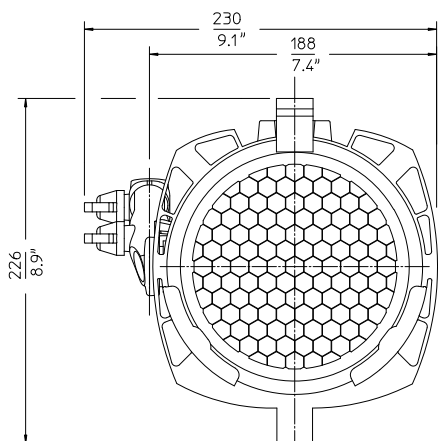

750 W ARRILITE Plus

Order No.	Description
L3.36700.B	ARRILITE 750 Plus, bare ends, incl. 4-leaf barndoor and accessory holder
L3.36700.D	ARRILITE 750 Plus, Schuko plug, incl. 4-leaf barndoor and accessory holder

Accessories

L2.79470.0	4-leaf barndoor, black, 168 mm
L2.36780.0	Accessory holder
L2.79460.0	ARRI Scrim Set, full double, half double, full single, half single, 168 mm / 6 5/8"
L2.79460.A	ARRI Scrim full single, 168 mm / 6 5/8"
L2.79460.B	ARRI Scrim, full double, 168 mm / 6 5/8"
L2.79460.C	ARRI Scrim, half single, 168 mm / 6 5/8"
L2.79460.D	ARRI Scrim, half double, 168 mm / 6 5/8"
L2.76966.0	Tungsten to daylight dichroic glass filter
L2.70844.0	Chimera Lightbank Video Pro Plus S 24"x32" (600 x 800 mm), depth: 18" (450 mm) incl. front screens 8125

Lamps

230 V	
HPL* 750 W	GKV** 600 W
HPL* 575 W	FKR** 650 W
HPL* 375 W	HX** 800 W
*HPL lamp invented by and licensed from David Cunningham ** in combination with lamp cooling adapter L2.36770.0	

Specifications

Weight	1.6 kg (3.55 lb)
Cable length	3 m with inline switch
Lamp base	G 9.5
Reflector	ARRIMAX Reflector
Packed Size	260 x 220 x 300 mm (10.24 x 8.66 x 11.81")
Mounting	16 mm mount
Protection Class	IP20
Certification	NRTL-US-C, CE, TÜV GS, CB

Photometric Data with HPL* 750 W - 230 V lamp

Throw (m)	3	5	10
Spot: 21°	57.1 kcd		
Output (lux)	6347	2289	571
Diameter (m)	1.1	1.9	3.7
Medium: 50°	16.2 kcd		
Output (lux)	1798	647	162
Diameter (m)	2.8	4.7	9.3
Flood: 73°	93 kcd		
Output (lux)	1033	372	93
Diameter (m)	4.5	7.4	14.8

1000 lux gives correct exposure for 200ASA film with aperture T4 at 24fps