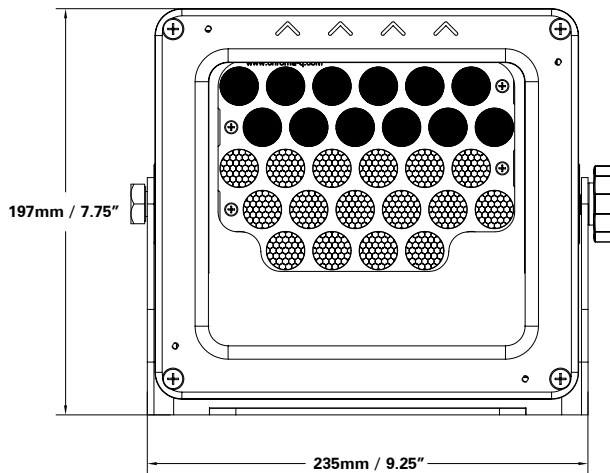

Chroma-Q™
BRILLIANT SOLUTIONS

Specification Sheet - Version: 1.1
Chroma-Q™ Color Force Compact™
RGBA Multi-Purpose LED Fixture
Part No: CHCFGRGBA

OVERALL SPECIFICATIONS (cont.)

CCT:	Adjustable 1,000 - 10,000K
Colour Gamut:	Performance enhanced
CRI:	92
Lamp life:	L70 at 50,000 hours

* As per IEC60529 ingress protection rating code.

Chroma-Q and all associated product names are recognised trademarks, for more information visit www.chroma-q.com/trademarks. The rights and ownership of all trademarks are recognised. The information contained herein is correct at the time of printing, we reserve the right to change the specification without notice. E&OE.