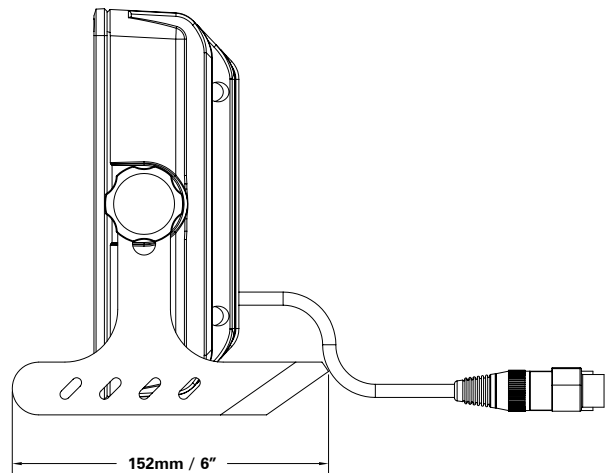

Chroma-Q™
BRILLIANT SOLUTIONS

Specification Sheet - Version: 1.1
Chroma-Q™ Color Force Compact™
RGBA Multi-Purpose LED Fixture
Part No: CHCFGRGBA

OVERALL SPECIFICATIONS (cont.)

CCT:	Adjustable 1,000 - 10,000K
Colour Gamut:	Performance enhanced
CRI:	92
Lamp life:	L70 at 50,000 hours

* As per IEC60529 ingress protection rating code.

Chroma-Q and all associated product names are recognised trademarks, for more information visit www.chroma-q.com/trademarks. The rights and ownership of all trademarks are recognised. The information contained herein is correct at the time of printing, we reserve the right to change the specification without notice. E&OE.