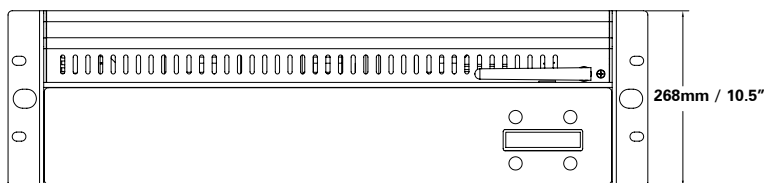

Chroma-Q™
BRILLIANT SOLUTIONS

Specification Sheet - Version: 1.1
Chroma-Q™ Color Force Compact™
RGBA Multi-Purpose LED Fixture
Part No: CHCFGRGBA

OVERALL SPECIFICATIONS (cont.)

CCT:	Adjustable 1,000 - 10,000K
Colour Gamut:	Performance enhanced
CRI:	92
Lamp life:	L70 at 50,000 hours

* As per IEC60529 ingress protection rating code.

Chroma-Q and all associated product names are recognised trademarks, for more information visit www.chroma-q.com/trademarks. The rights and ownership of all trademarks are recognised. The information contained herein is correct at the time of printing, we reserve the right to change the specification without notice. E&OE.