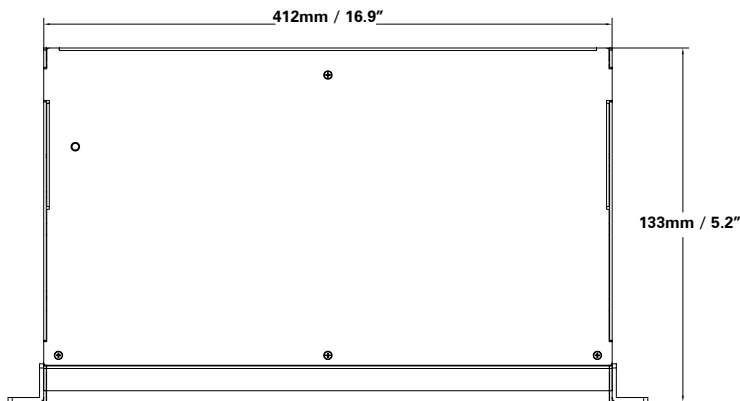

Chroma-Q™
BRILLIANT SOLUTIONS

Specification Sheet - Version: 1.1
Chroma-Q™ Color Force Compact™
RGBA Multi-Purpose LED Fixture
Part No: CHCFGRGBA

OVERALL SPECIFICATIONS (cont.)

CCT:	Adjustable 1,000 - 10,000K
Colour Gamut:	Performance enhanced
CRI:	92
Lamp life:	L70 at 50,000 hours

* As per IEC60529 ingress protection rating code.

Chroma-Q and all associated product names are recognised trademarks, for more information visit www.chroma-q.com/trademarks. The rights and ownership of all trademarks are recognised. The information contained herein is correct at the time of printing, we reserve the right to change the specification without notice. E&OE.