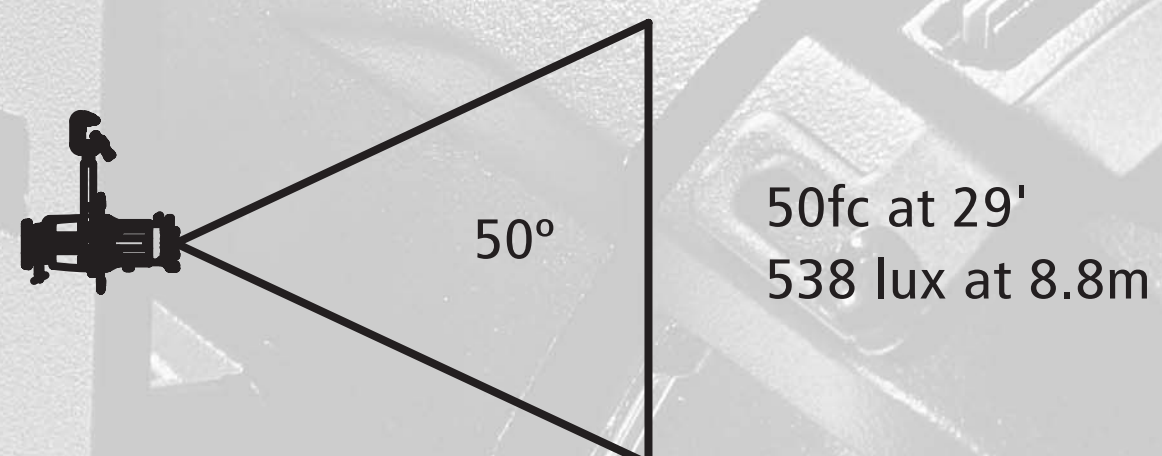

Source Four®

Fixtures equipped with HPL 750W/1115V lamp and cosine-focused.

EDLT

Enhanced Definition Lens Tube option for Source Four

*The only thing better than Source Four
...is Source Four with EDLT*

Source Four – still no contest

All luminaires tested under identical conditions at +/-0.2V utilizing the ProMetric CCD measurement system. Calibrated Lamps: HPL 575W/115V (ETC) vs. GLC 575W/115V (others), and HPL 575W/230V vs. GKV 575W/230V. Lamp data generated by ITL, Boulder, CO. Shakespeare is a trademark of Altman Stage Lighting Company Inc., SL is a trademark of Strand Lighting Inc., Pacific is a trademark of Selecon.