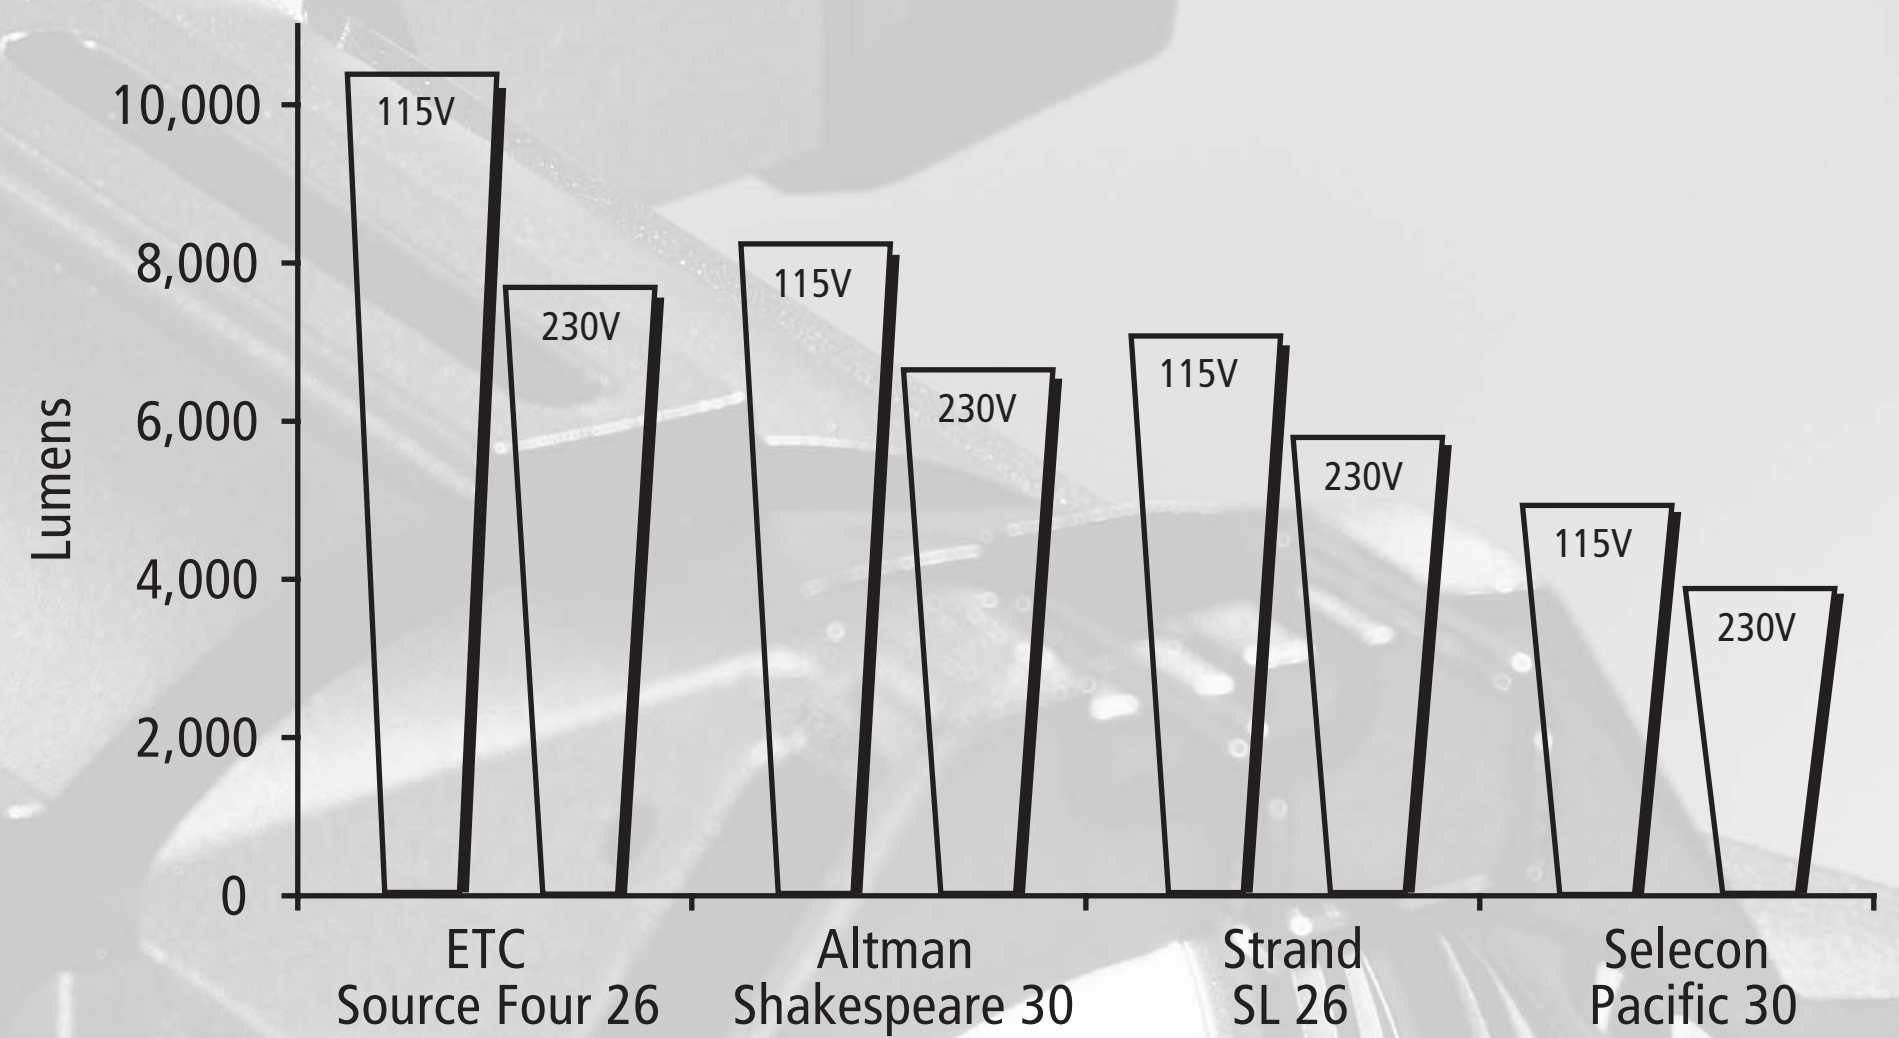

Source Four®

Fixtures equipped with HPL 750W/1115V lamp and cosine-focused.

EDLT

Enhanced Definition Lens Tube option for Source Four

*The only thing better than Source Four
...is Source Four with EDLT*

Source Four – still no contest

All luminaires tested under identical conditions at +/-0.2V utilizing the ProMetric CCD measurement system. Calibrated Lamps: HPL 575W/115V (ETC) vs. GLC 575W/115V (others), and HPL 575W/230V vs. GKV 575W/230V. Lamp data generated by ITL, Boulder, CO. Shakespeare is a trademark of Altman Stage Lighting Company Inc., SL is a trademark of Strand Lighting Inc., Pacific is a trademark of Selecon.