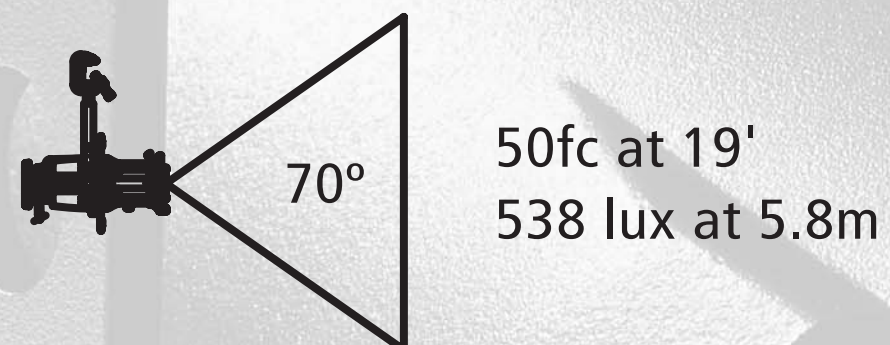

Source Four®

Fixtures equipped with HPL 750W/1115V lamp and cosine-focused.

EDLT

Enhanced Definition Lens Tube option for Source Four

*The only thing better than Source Four
...is Source Four with EDLT*

Source Four – still no contest

All luminaires tested under identical conditions at +/-0.2V utilizing the ProMetric CCD measurement system. Calibrated Lamps: HPL 575W/115V (ETC) vs. GLC 575W/115V (others), and HPL 575W/230V vs. GKV 575W/230V. Lamp data generated by ITL, Boulder, CO. Shakespeare is a trademark of Altman Stage Lighting Company Inc., SL is a trademark of Strand Lighting Inc., Pacific is a trademark of Selecon.