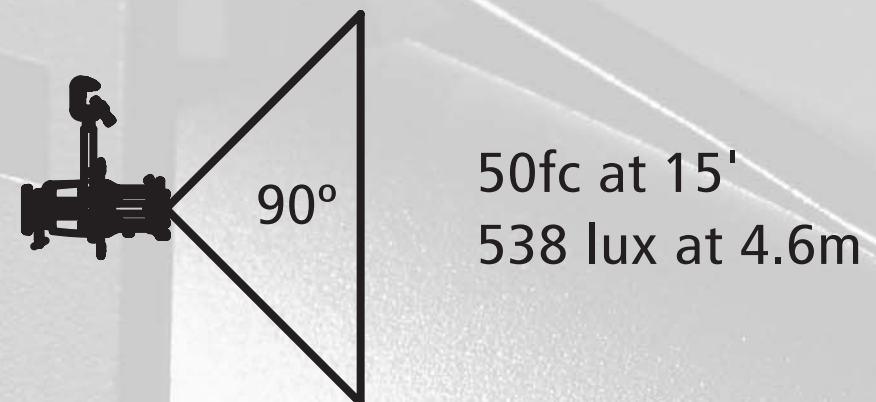

Source Four®

Fixtures equipped with HPL 750W/1115V lamp and cosine-focused.

EDLT

Enhanced Definition Lens Tube option for Source Four

*The only thing better than Source Four
...is Source Four with EDLT*

Source Four – still no contest

All luminaires tested under identical conditions at +/-0.2V utilizing the ProMetric CCD measurement system. Calibrated Lamps: HPL 575W/115V (ETC) vs. GLC 575W/115V (others), and HPL 575W/230V vs. GKV 575W/230V. Lamp data generated by ITL, Boulder, CO. Shakespeare is a trademark of Altman Stage Lighting Company Inc., SL is a trademark of Strand Lighting Inc., Pacific is a trademark of Selecon.